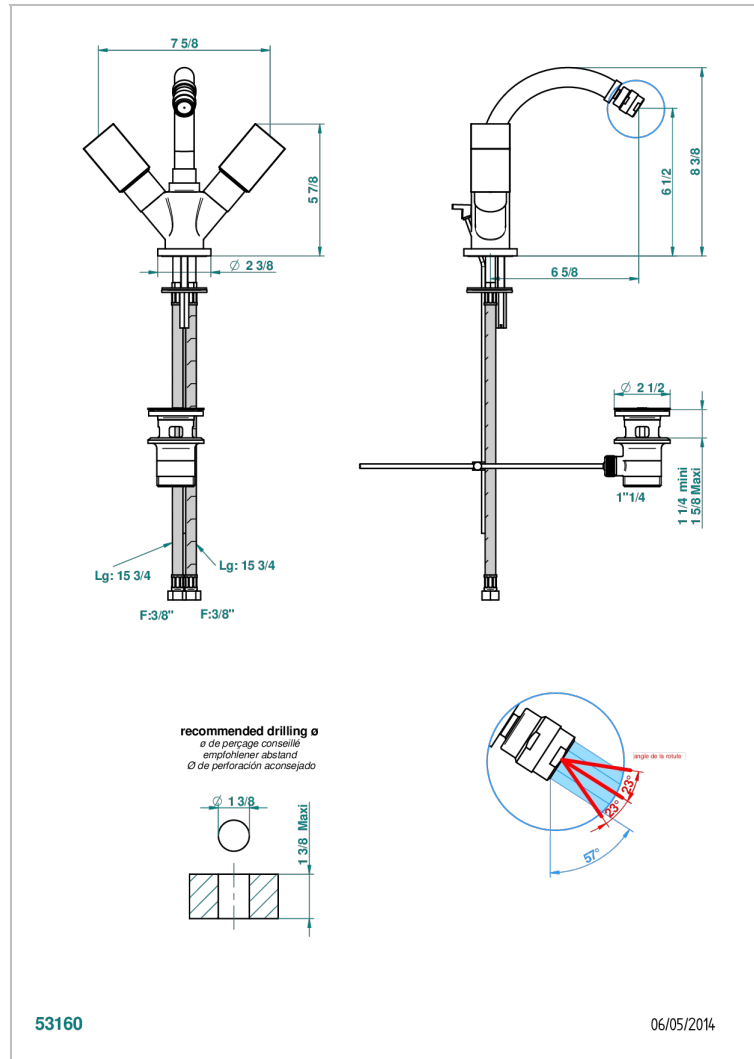

# BEYOND CRYSTAL -BUE CRYSTAL

U6K-3202

1-hole bidet mixer with swivel jet handshower with waste

## CHARACTERISTIC

- ACS : 17ACCLY613
- NF : NF EN 200 - IA - Chrome