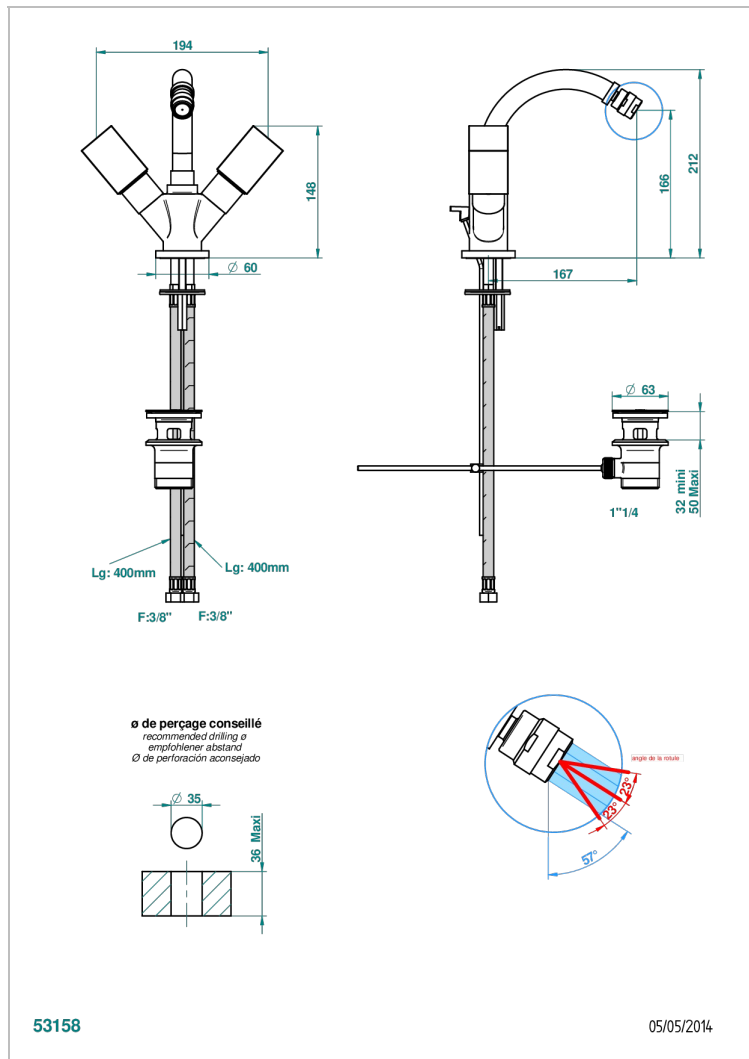

BEYOND CRYSTAL - RED CRYSTAL

U6H-3202

1-hole bidet mixer with swivel jet handshower with waste

CHARACTERISTIC

- ACS : 17ACCLY613
- NF : NF EN 200 - IA - Chrome

STANDARDS

TECHNICAL SPECS

- Recommandé : 3 bars (max. 5 bars) - Advised : 43,5 psi (max. 72 psi)
- 15 l/min à 3 bars (4 gpm at 43.5 psi)