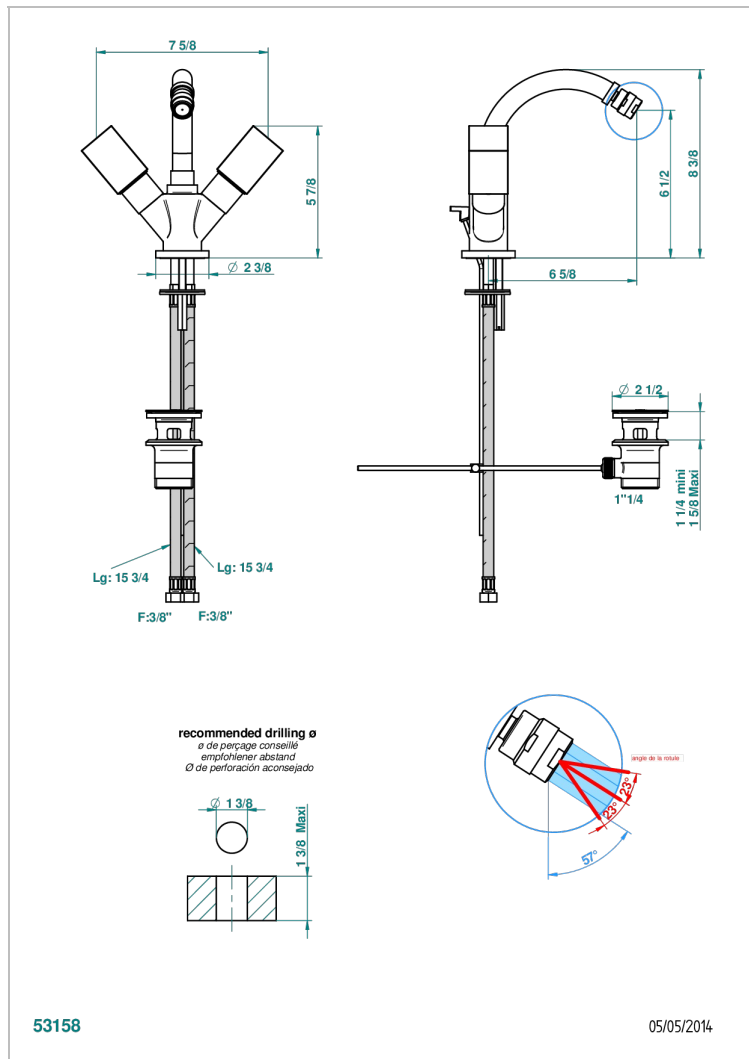

BEYOND CRYSTAL - RED CRYSTAL

U6H-3202

1-hole bidet mixer with swivel jet handshower with waste

CHARACTERISTIC

- ACS : 17ACCLY613
- NF : NF EN 200 - IA - Chrome

STANDARDS

TECHNICAL SPECS

- Recommandé : 3 bars (max. 5 bars) - Advised : 43,5 psi (max. 72 psi)
- 15 l/min à 3 bars (4 gpm at 43.5 psi)