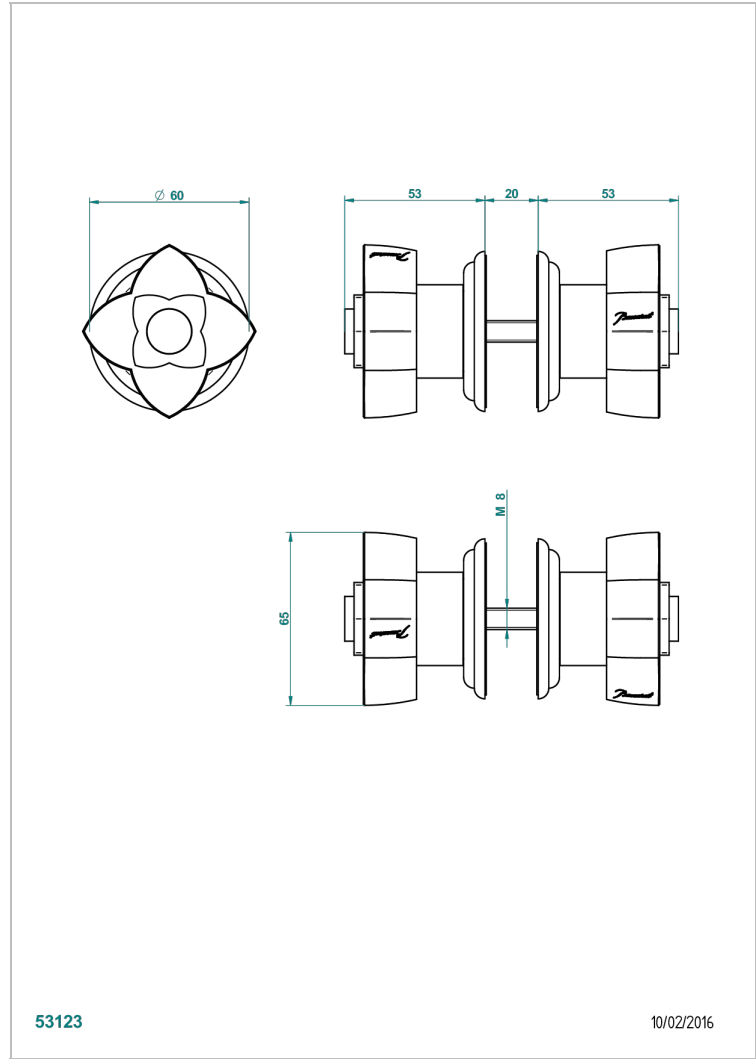

PETALE DE CRISTAL - BLACK CRYSTAL

U6D-638V

Pair of large door knobs

THG[®]
PARIS

53123

10/02/2016

CHARACTERISTIC

- Pétale de Cristal - Black crystal
- Pair of large door knobs