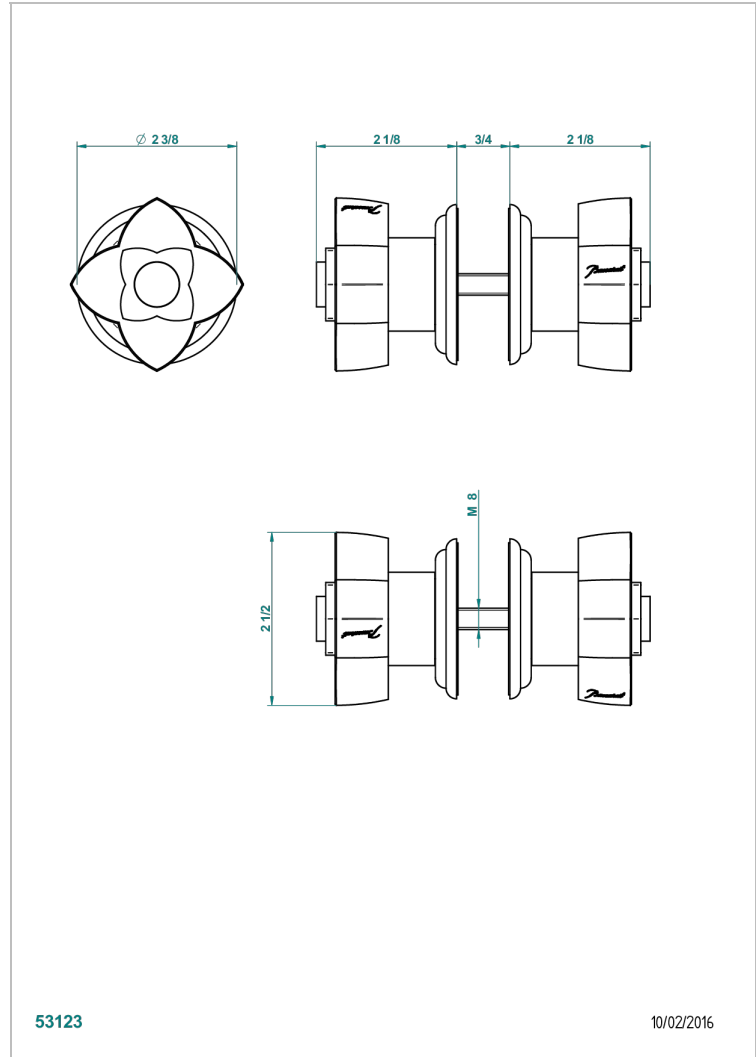

PETALE DE CRISTAL - BLACK CRYSTAL

U6D-638V

Pair of large door knobs

THG[®]
PARIS

CHARACTERISTIC

- Pétale de Cristal - Black crystal
- Pair of large door knobs

AVAILABLE FINITIONS

Antique nickel - H28
Black ceram - D30
Blush PVD - H62
Brass color PVD - H49
Brown bronze color PVD - F33
Gold color PVD - H52