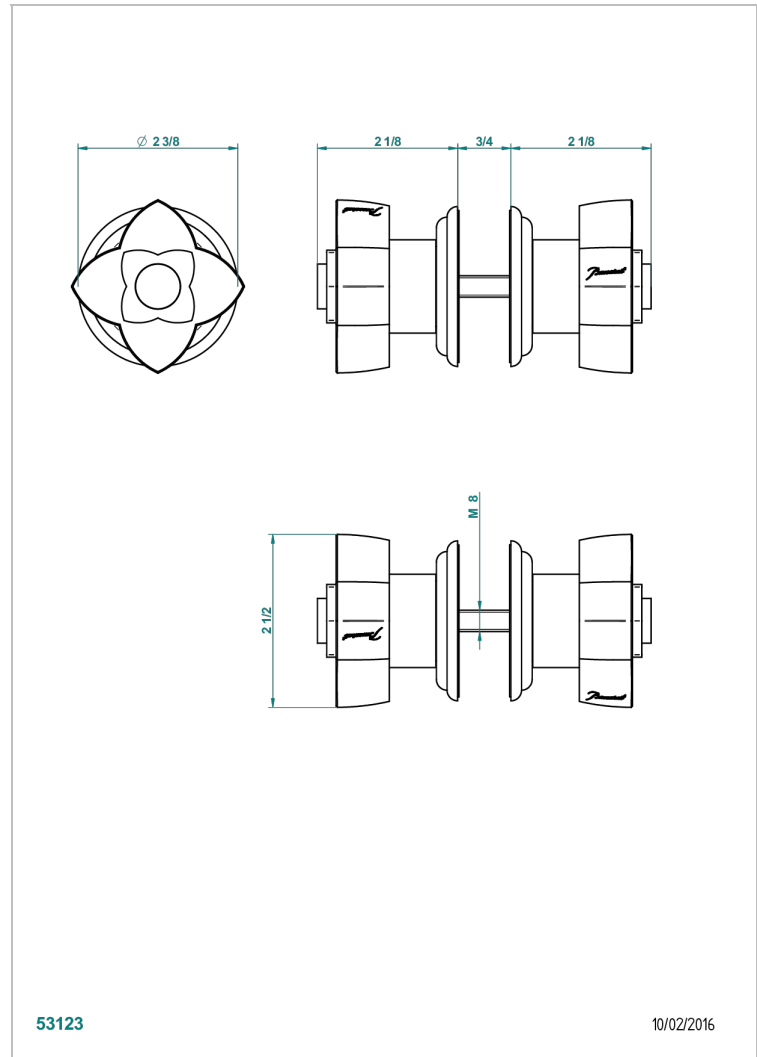

PETALE DE CRISTAL - BLACK CRYSTAL

U6D-638V

Pair of large door knobs

THG[®]
PARIS

CHARACTERISTIC

- Pétale de Cristal - Black crystal
- Pair of large door knobs

AVAILABLE FINITIONS

Antique nickel - H28
Black ceram - D30
Blush PVD - H62
Brass color PVD - H49
Brown bronze color PVD - F33
Gold color PVD - H52