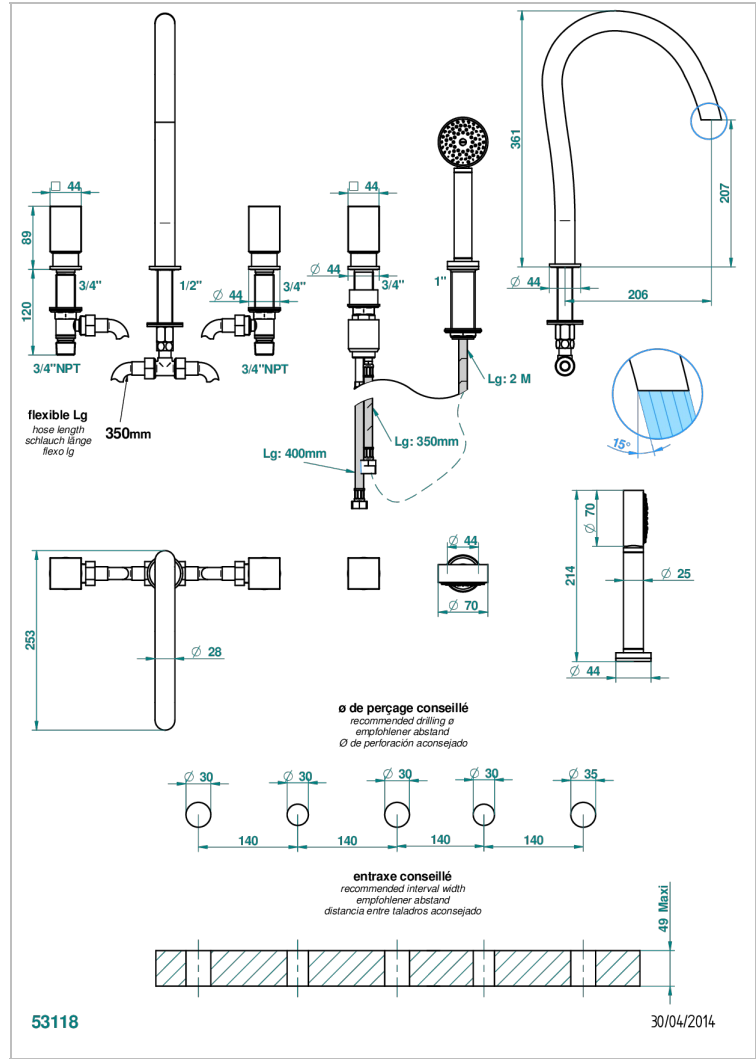

# BEYOND CRYSTAL -BUE CRYSTAL

U6K-1132SG

5-hole bath/shower mixer with super goliath spout, 2 x 3/4" valves, and rim mounted handshower supplied by progressive cartridge mixer

## CHARACTERISTIC

- Beyond Crystal -Bue crystal
- 5-hole bath/shower mixer with super goliath spout, 2 x 3/4" valves, and rim mounted handshower supplied by progressive cartridge mixer

## TECHNICAL SPECS

- Recommandé : 3 bars (max. 5 bars) - Advised : 43,5 psi (max. 72 psi)
- Bec : 50 l/min à 3 bars - Douchette : 9,5 l/min à bars
- Spout : 13,2 gpm at 43.5 psi - Handshower : 2.5 gpm at 43.5 psi