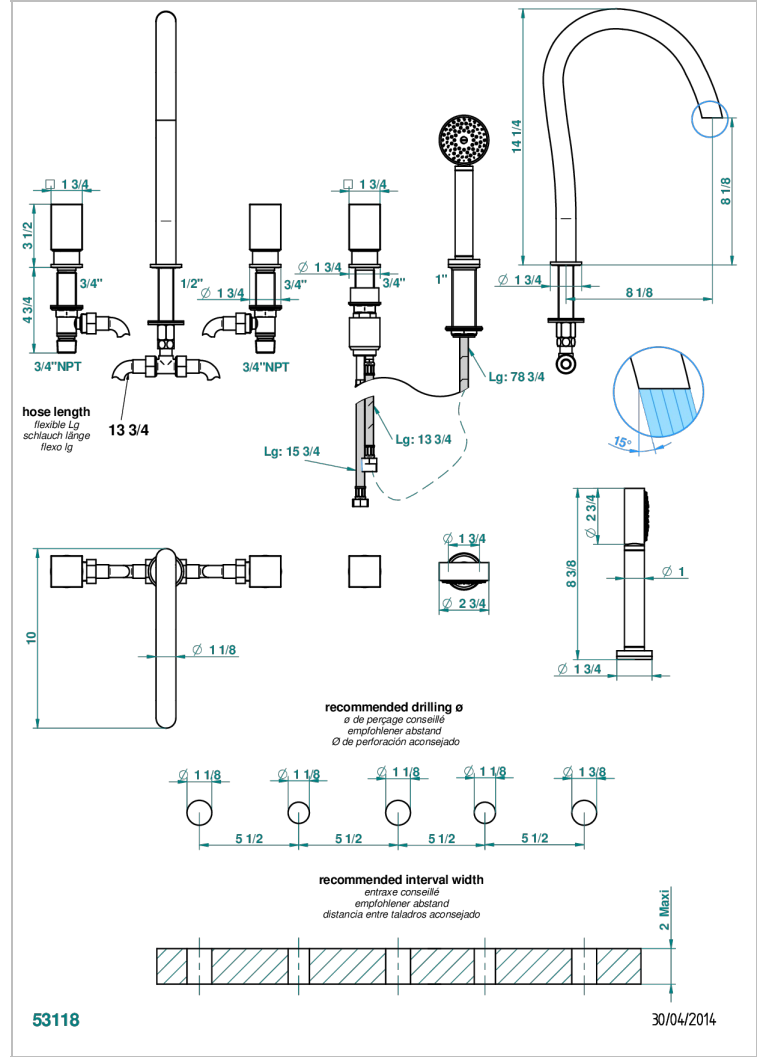

# BEYOND CRYSTAL -BUE CRYSTAL

U6K-1132SG

5-hole bath/shower mixer with super goliath spout, 2 x 3/4" valves, and rim mounted handshower supplied by progressive cartridge mixer

## CHARACTERISTIC

- Beyond Crystal -Bue crystal
- 5-hole bath/shower mixer with super goliath spout, 2 x 3/4" valves, and rim mounted handshower supplied by progressive cartridge mixer

## TECHNICAL SPECS

- Recommandé : 3 bars (max. 5 bars) - Advised : 43,5 psi (max. 72 psi)
- Bec : 50 l/min à 3 bars - Douchette : 9,5 l/min à bars
- Spout : 13,2 gpm at 43.5 psi - Handshower : 2.5 gpm at 43.5 psi