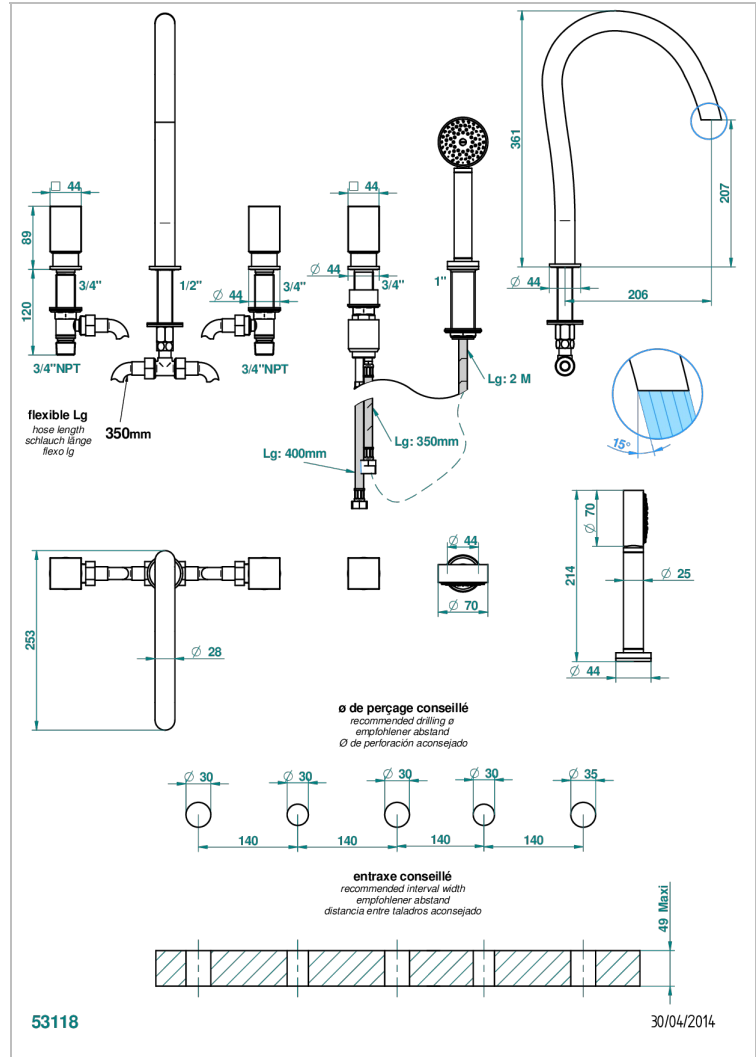

BEYOND CRYSTAL -BUE CRYSTAL

U6K-1132SG

5-hole bath/shower mixer with super goliath spout, 2 x 3/4" valves, and rim mounted handshower supplied by progressive cartridge mixer

CHARACTERISTIC

- Beyond Crystal -Bue crystal
- 5-hole bath/shower mixer with super goliath spout, 2 x 3/4" valves, and rim mounted handshower supplied by progressive cartridge mixer

TECHNICAL SPECS

- Recommandé : 3 bars (max. 5 bars) - Advised : 43,5 psi (max. 72 psi)
- Bec : 50 l/min à 3 bars - Douchette : 9,5 l/min à bars
- Spout : 13,2 gpm at 43.5 psi - Handshower : 2.5 gpm at 43.5 psi