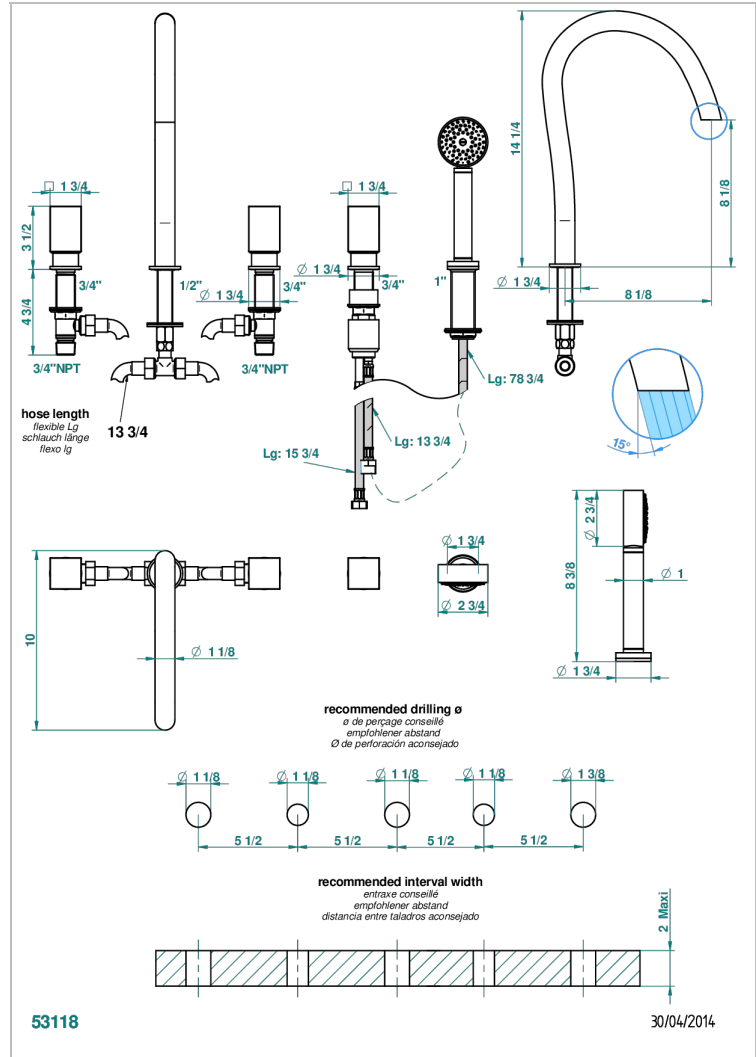

BEYOND CRYSTAL -BUE CRYSTAL

U6K-1132SG

5-hole bath/shower mixer with super goliath spout, 2 x 3/4" valves, and rim mounted handshower supplied by progressive cartridge mixer

CHARACTERISTIC

- Beyond Crystal -Bue crystal
- 5-hole bath/shower mixer with super goliath spout, 2 x 3/4" valves, and rim mounted handshower supplied by progressive cartridge mixer

TECHNICAL SPECS

- Recommandé : 3 bars (max. 5 bars) - Advised : 43,5 psi (max. 72 psi)
- Bec : 50 l/min à 3 bars - Douchette : 9,5 l/min à bars
- Spout : 13,2 gpm at 43.5 psi - Handshower : 2.5 gpm at 43.5 psi