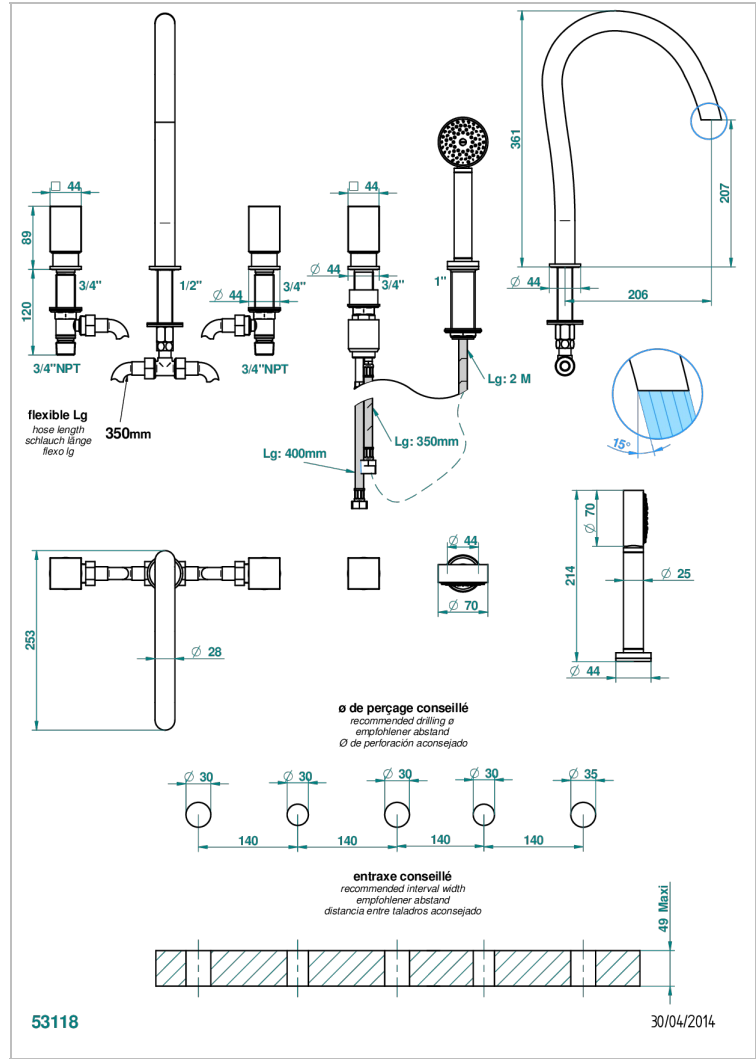

BEYOND CRYSTAL -BUE CRYSTAL

U6K-1132SG

5-hole bath/shower mixer with super goliath spout, 2 x 3/4" valves, and rim mounted handshower supplied by progressive cartridge mixer

CHARACTERISTIC

- Beyond Crystal -Bue crystal
- 5-hole bath/shower mixer with super goliath spout, 2 x 3/4" valves, and rim mounted handshower supplied by progressive cartridge mixer

TECHNICAL SPECS

- Recommandé : 3 bars (max. 5 bars) - Advised : 43,5 psi (max. 72 psi)
- Bec : 50 l/min à 3 bars - Douchette : 9,5 l/min à bars
- Spout : 13,2 gpm at 43.5 psi - Handshower : 2.5 gpm at 43.5 psi