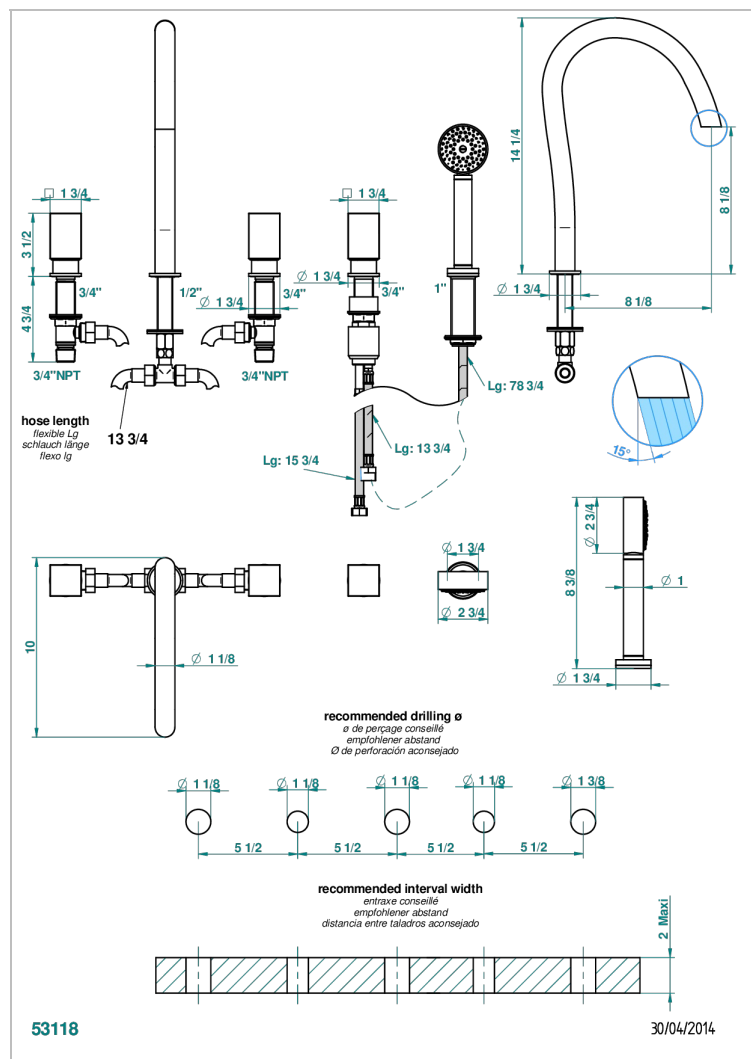

BEYOND CRYSTAL -BUE CRYSTAL

U6K-1132SG

5-hole bath/shower mixer with super goliath spout, 2 x 3/4" valves, and rim mounted handshower supplied by progressive cartridge mixer

CHARACTERISTIC

- Beyond Crystal -Bue crystal
- 5-hole bath/shower mixer with super goliath spout, 2 x 3/4" valves, and rim mounted handshower supplied by progressive cartridge mixer

TECHNICAL SPECS

- Recommandé : 3 bars (max. 5 bars) - Advised : 43,5 psi (max. 72 psi)
- Bec : 50 l/min à 3 bars - Douchette : 9,5 l/min à bars
- Spout : 13,2 gpm at 43.5 psi - Handshower : 2.5 gpm at 43.5 psi