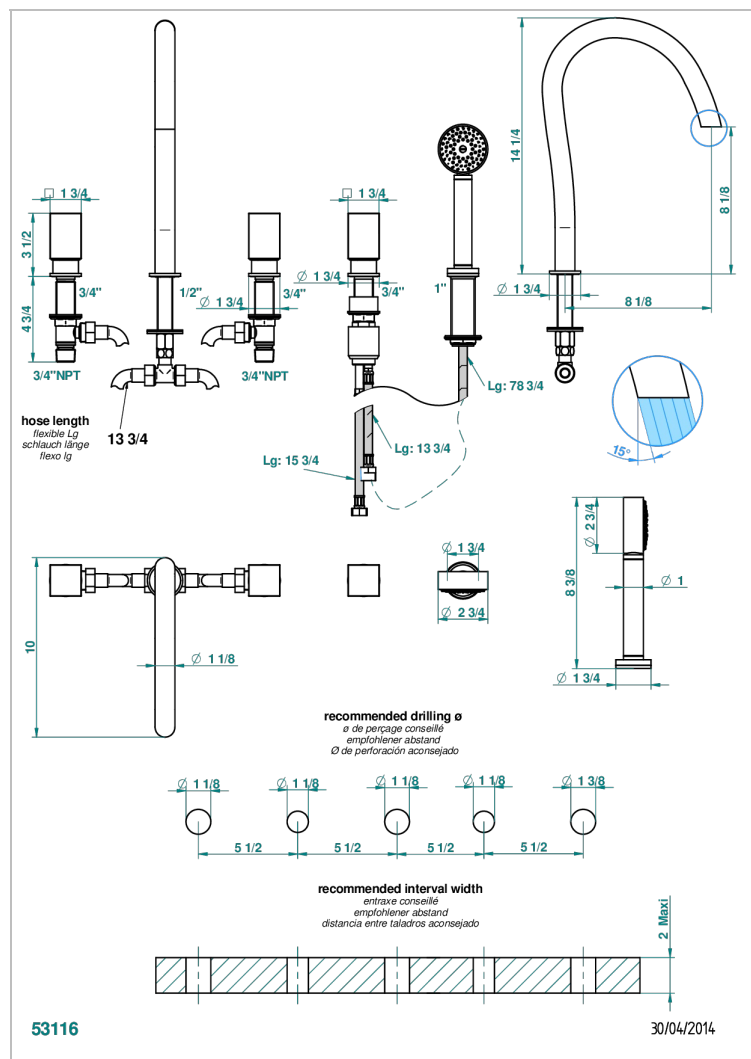

# BEYOND CRYSTAL - CHAMPAGNE CRYSTAL

U6J-1132SG

5-hole bath/shower mixer with super goliath spout, 2 x 3/4" valves, and rim mounted handshower supplied by progressive cartridge mixer

## CHARACTERISTIC

- Beyond Crystal - Champagne crystal
- 5-hole bath/shower mixer with super goliath spout, 2 x 3/4" valves, and rim mounted handshower supplied by progressive cartridge mixer

## TECHNICAL SPECS

- Recommandé : 3 bars (max. 5 bars) - Advised : 43,5 psi (max. 72 psi)
- Bec : 50 l/min à 3 bars - Douchette : 9,5 l/min à bars
- Spout : 13,2 gpm at 43.5 psi - Handshower : 2.5 gpm at 43.5 psi