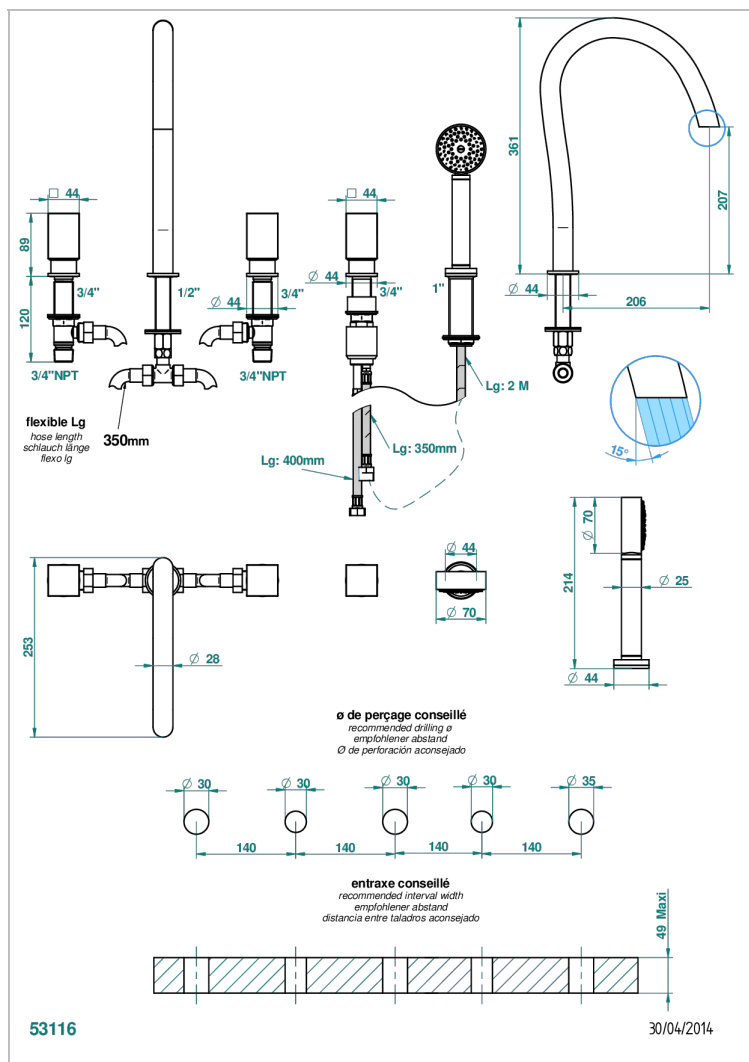

BEYOND CRYSTAL - CHAMPAGNE CRYSTAL

U6J-1132SG

5-hole bath/shower mixer with super goliath spout, 2 x 3/4" valves, and rim mounted handshower supplied by progressive cartridge mixer

CHARACTERISTIC

- Beyond Crystal - Champagne crystal
- 5-hole bath/shower mixer with super goliath spout, 2 x 3/4" valves, and rim mounted handshower supplied by progressive cartridge mixer

TECHNICAL SPECS

- Recommandé : 3 bars (max. 5 bars) - Advised : 43,5 psi (max. 72 psi)
- Bec : 50 l/min à 3 bars - Douchette : 9,5 l/min à bars
- Spout : 13,2 gpm at 43.5 psi - Handshower : 2.5 gpm at 43.5 psi