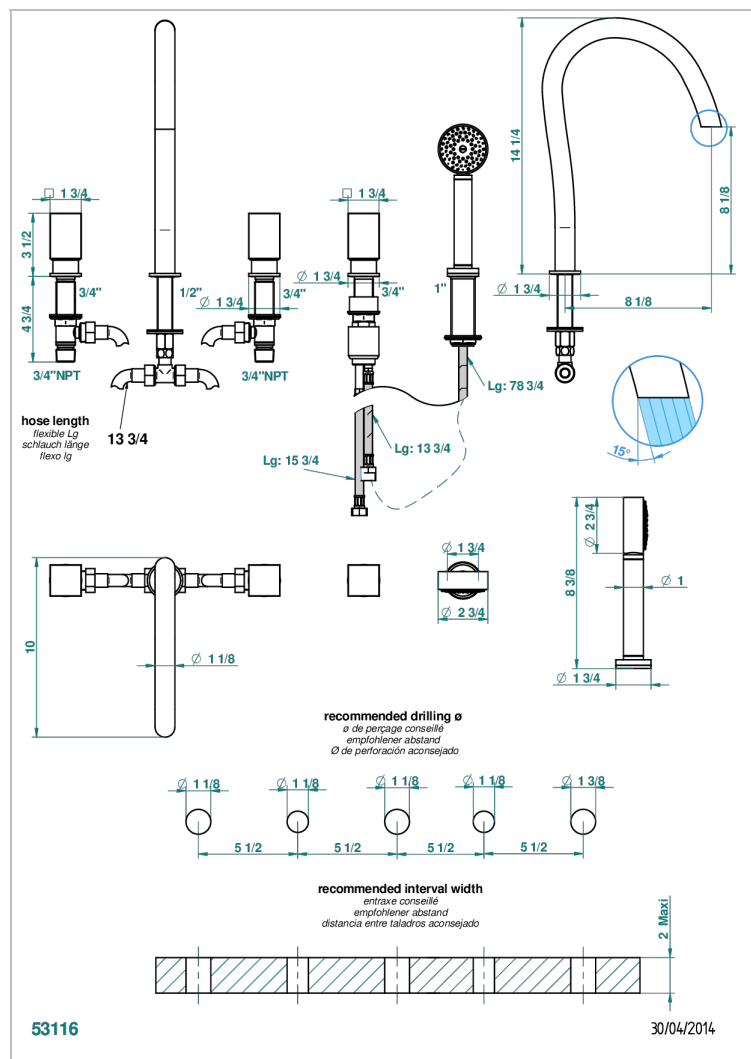

BEYOND CRYSTAL - CHAMPAGNE CRYSTAL

U6J-1132SG

5-hole bath/shower mixer with super goliath spout, 2 x 3/4" valves, and rim mounted handshower supplied by progressive cartridge mixer

CHARACTERISTIC

- Beyond Crystal - Champagne crystal
- 5-hole bath/shower mixer with super goliath spout, 2 x 3/4" valves, and rim mounted handshower supplied by progressive cartridge mixer

TECHNICAL SPECS

- Recommandé : 3 bars (max. 5 bars) - Advised : 43,5 psi (max. 72 psi)
- Bec : 50 l/min à 3 bars - Douchette : 9,5 l/min à bars
- Spout : 13,2 gpm at 43.5 psi - Handshower : 2.5 gpm at 43.5 psi