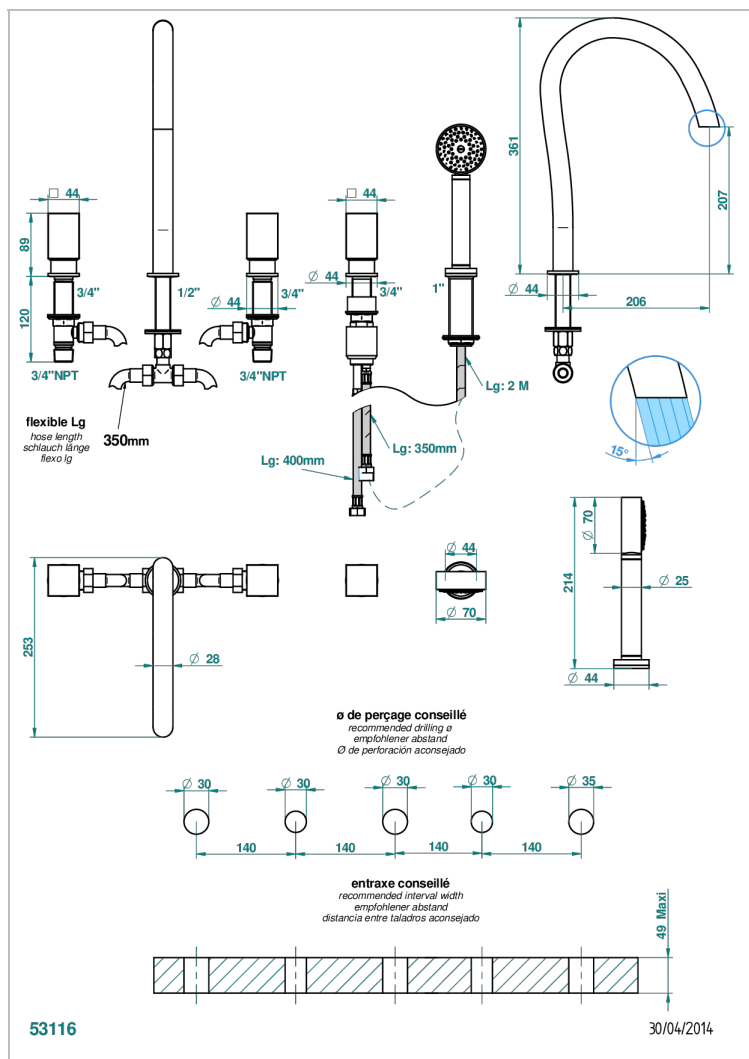

BEYOND CRYSTAL - CHAMPAGNE CRYSTAL

U6J-1132SG

5-hole bath/shower mixer with super goliath spout, 2 x 3/4" valves, and rim mounted handshower supplied by progressive cartridge mixer

CHARACTERISTIC

- Beyond Crystal - Champagne crystal
- 5-hole bath/shower mixer with super goliath spout, 2 x 3/4" valves, and rim mounted handshower supplied by progressive cartridge mixer

TECHNICAL SPECS

- Recommandé : 3 bars (max. 5 bars) - Advised : 43,5 psi (max. 72 psi)
- Bec : 50 l/min à 3 bars - Douchette : 9,5 l/min à bars
- Spout : 13,2 gpm at 43.5 psi - Handshower : 2.5 gpm at 43.5 psi