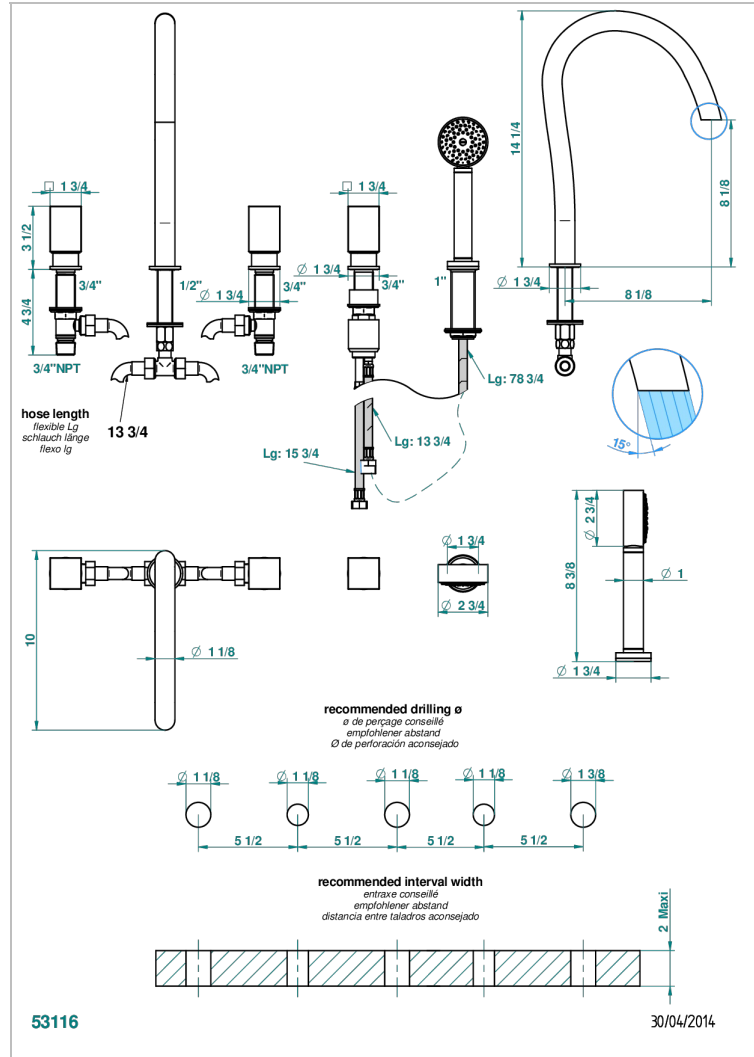

BEYOND CRYSTAL - CHAMPAGNE CRYSTAL

U6J-1132SG

5-hole bath/shower mixer with super goliath spout, 2 x 3/4" valves, and rim mounted handshower supplied by progressive cartridge mixer

CHARACTERISTIC

- Beyond Crystal - Champagne crystal
- 5-hole bath/shower mixer with super goliath spout, 2 x 3/4" valves, and rim mounted handshower supplied by progressive cartridge mixer

TECHNICAL SPECS

- Recommandé : 3 bars (max. 5 bars) - Advised : 43,5 psi (max. 72 psi)
- Bec : 50 l/min à 3 bars - Douchette : 9,5 l/min à bars
- Spout : 13,2 gpm at 43.5 psi - Handshower : 2.5 gpm at 43.5 psi