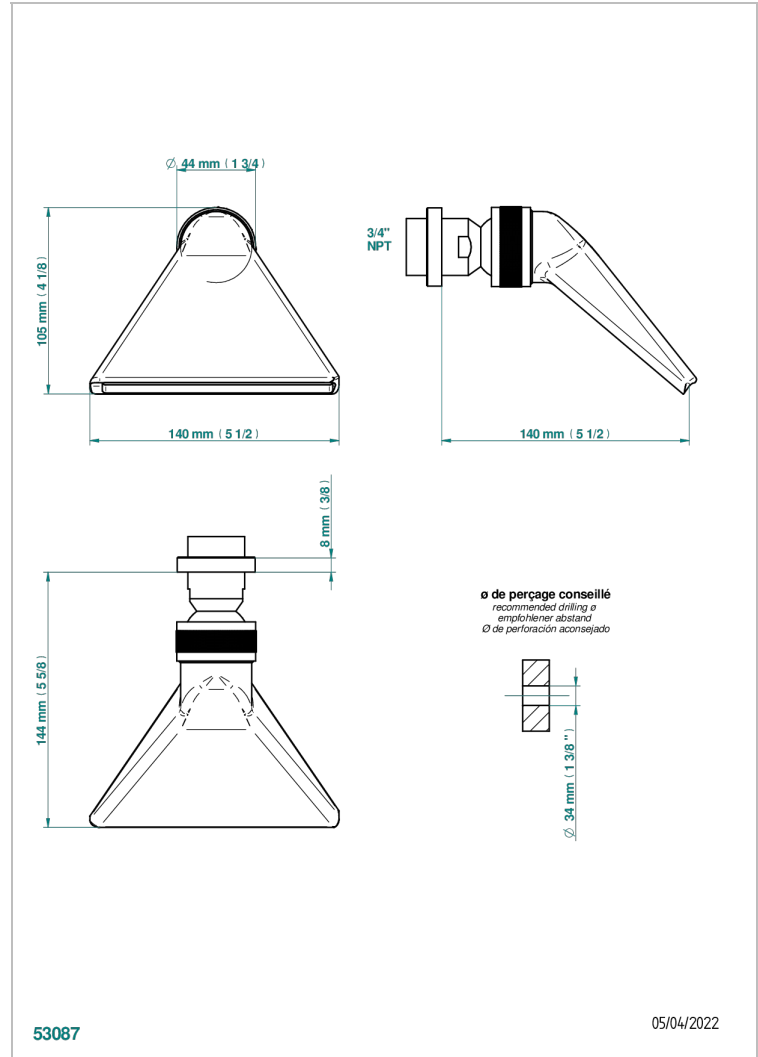

# BEYOND CRYSTAL - AZUL CRISTAL

U6K-3640/US

Shower head, cast deluge with 3/4" connection

THG<sup>®</sup>  
PARIS

## CARACTERÍSTICAS

- Beyond Crystal - azul cristal
- Shower head, cast deluge with 3/4" connection