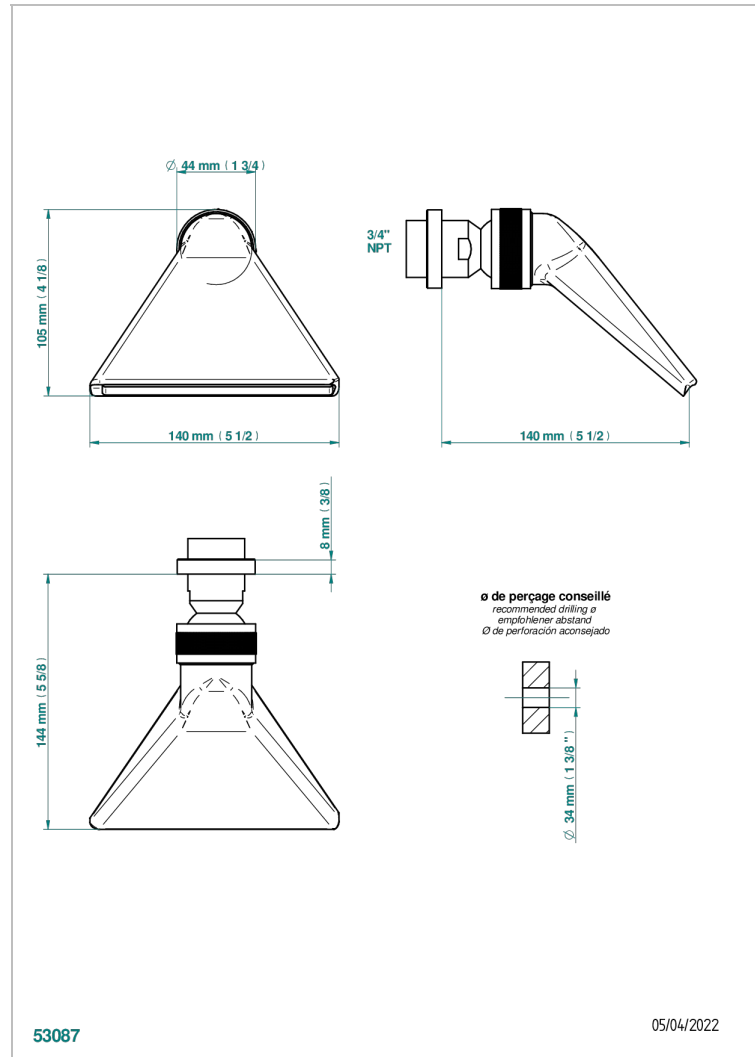

# BEYOND CRYSTAL - BLUE CRYSTAL

U6K-3640/US

Shower head, cast deluge with 3/4" connection

THG<sup>®</sup>  
PARIS

## CHARACTERISTIC

- Beyond Crystal - Blue crystal
- Shower head, cast deluge with 3/4" connection