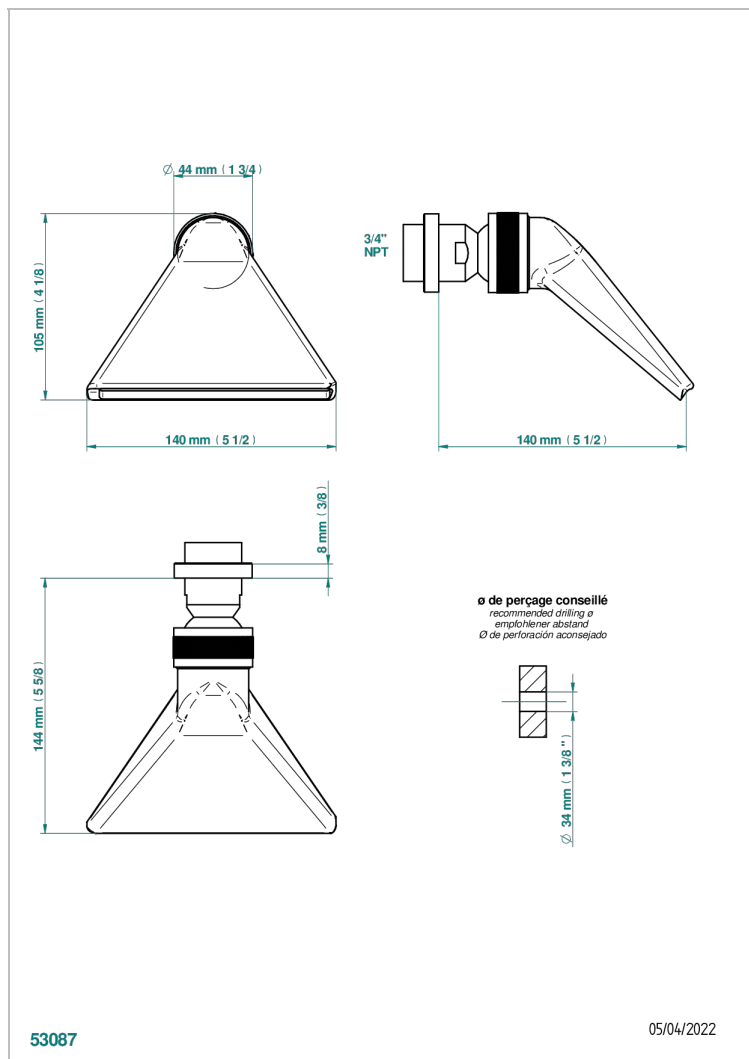

# BEYOND CRYSTAL - CHAMPAGNE CRYSTAL

U6J-3640/US

Shower head, cast deluge with 3/4" connection

## CHARACTERISTIC

- Beyond Crystal - Champagne crystal
- Shower head, cast deluge with 3/4" connection