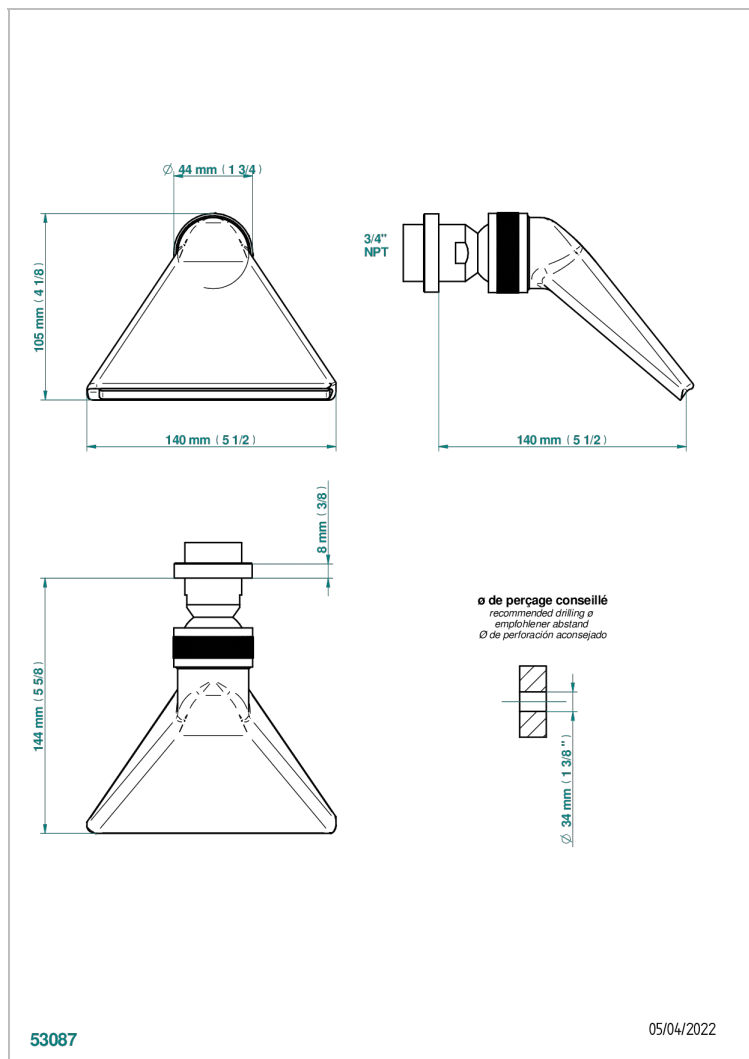

# BEYOND CRYSTAL - CRISTAL ROJO

U6H-3640/US

Shower head, cast deluge with 3/4" connection

THG<sup>®</sup>  
PARIS

## CARACTERÍSTICAS

- Beyond Crystal - cristal rojo
- Shower head, cast deluge with 3/4" connection