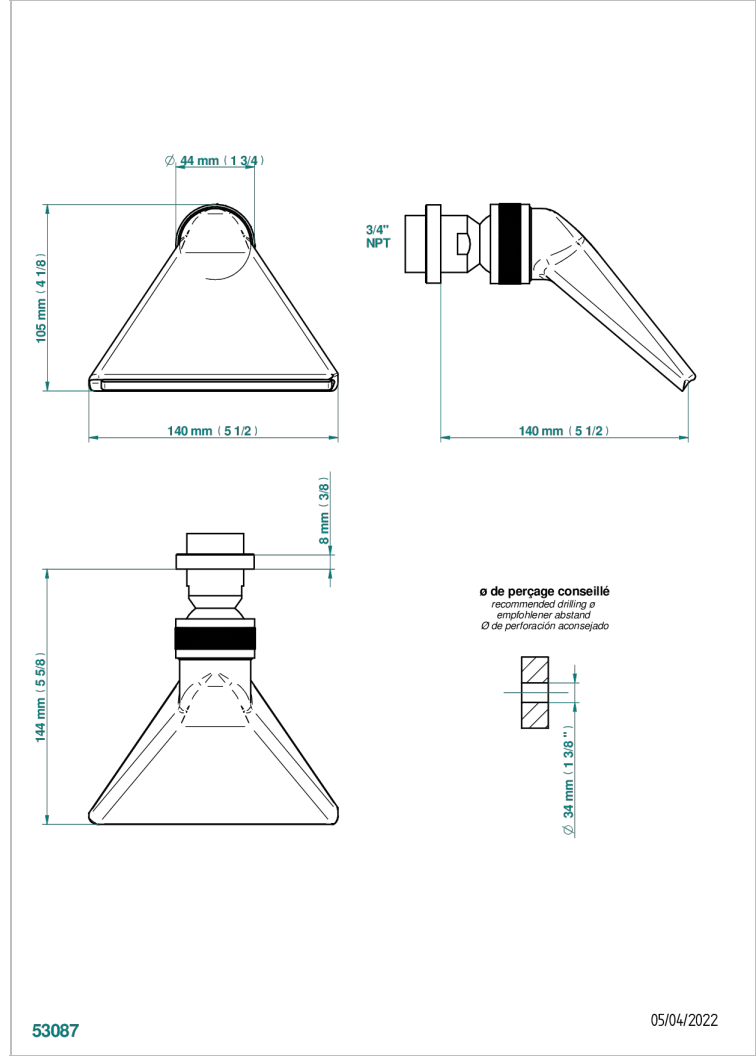

# BEYOND CRYSTAL - RED CRYSTAL

U6H-3640/US

Shower head, cast deluge with 3/4" connection

THG<sup>®</sup>  
PARIS

## CHARACTERISTIC

- Beyond Crystal - Red crystal
- Shower head, cast deluge with 3/4" connection