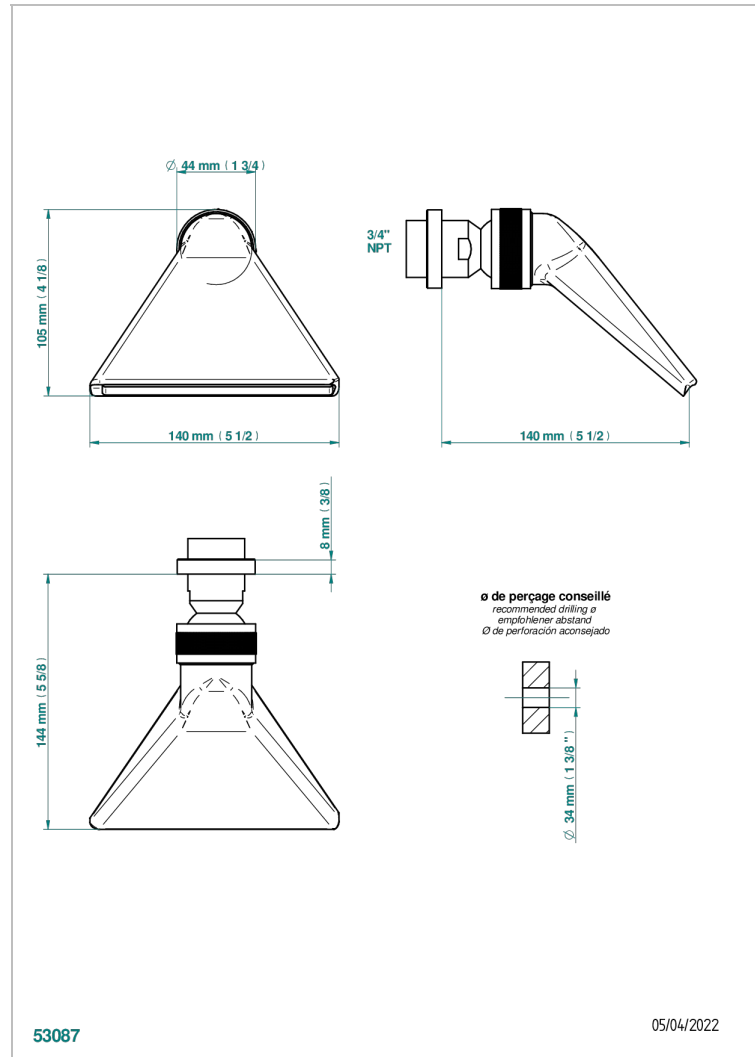

BEYOND CRYSTAL - CLEAR CRYSTAL

U6F-3640/US

Shower head, cast deluge with 3/4" connection

THG[®]
PARIS

CHARACTERISTIC

- Beyond Crystal - Clear crystal
- Shower head, cast deluge with 3/4" connection

AVAILABLE FINITIONS