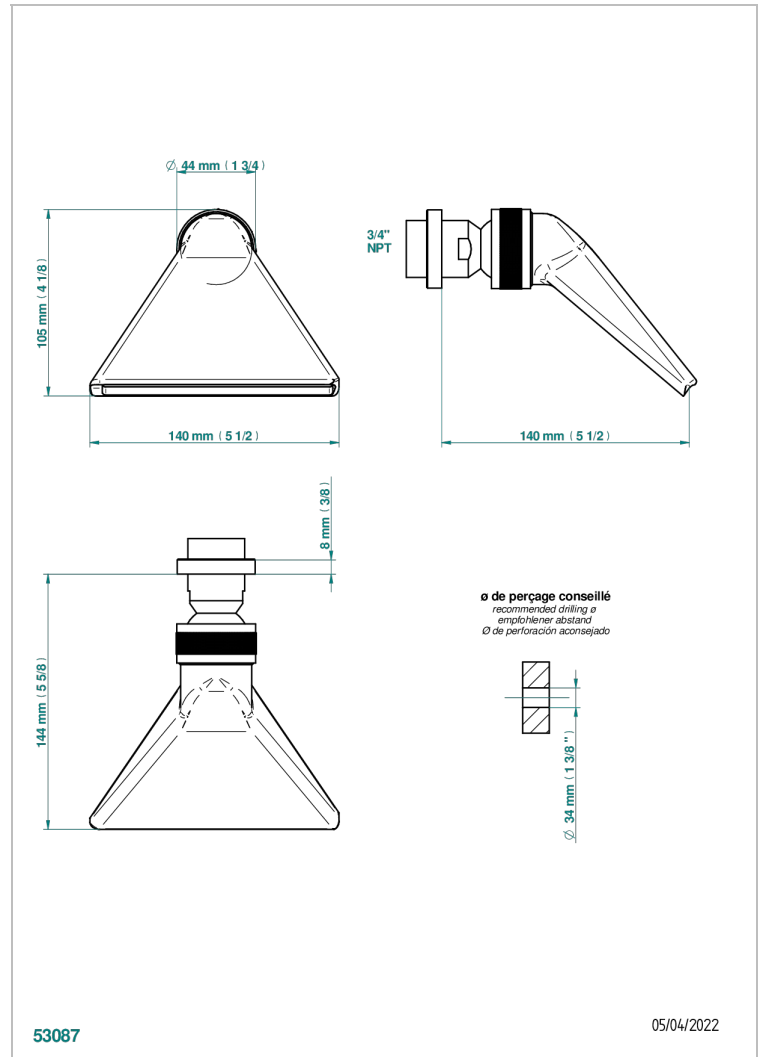

ZOOM.12

U4L-3640/US

Shower head, cast deluge with 3/4" connection

THG[®]
PARIS

CARACTERÍSTICAS

- Zoom.12
- Shower head, cast deluge with 3/4" connection

ACABADOS DISPONIBLES

Bronce claro - D01
Cerámica negra mate - D30
Cromo - A02
Dorado - F01
Dorado mate - F07
Dorado pálido - F30