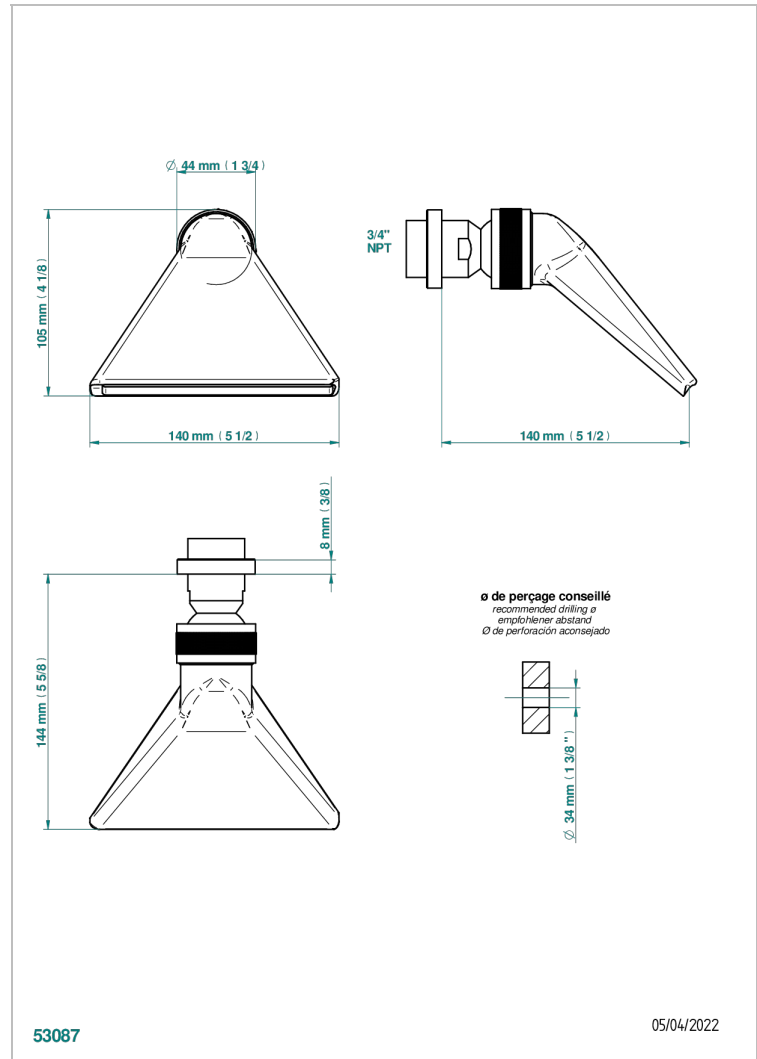

# ZOOM.12

U4L-3640/US

Shower head, cast deluge with 3/4" connection

## CHARACTERISTIC

- Zoom.12
- Shower head, cast deluge with 3/4" connection