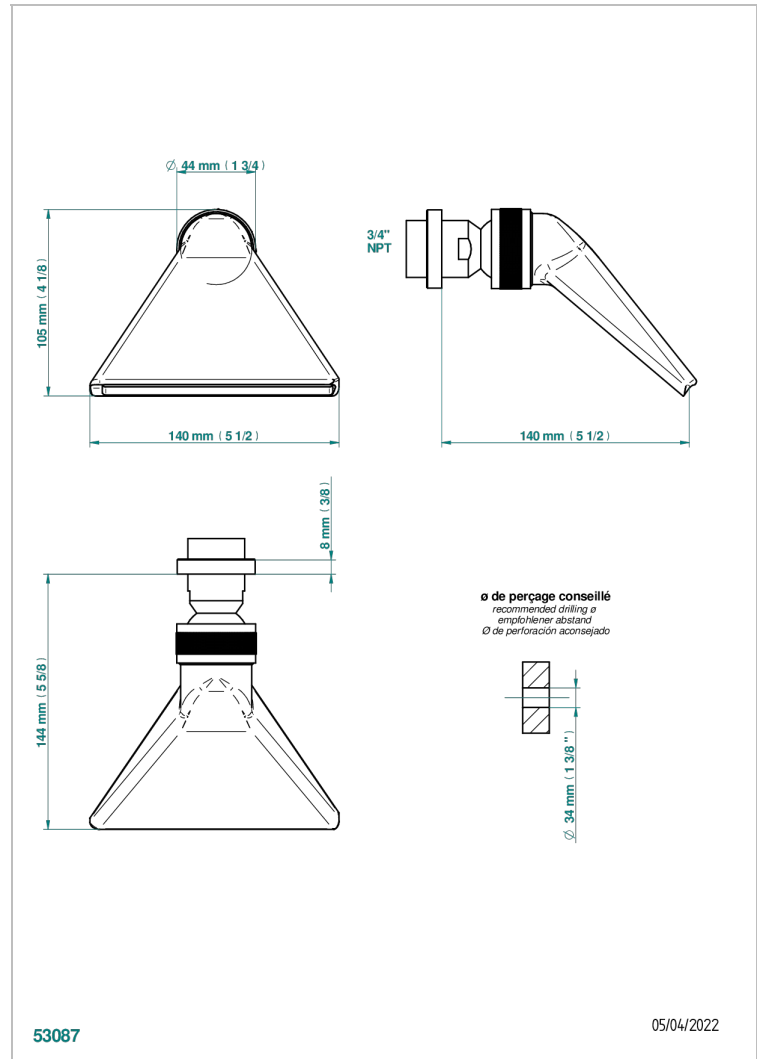

ZOOM.7

U4K-3640/US

Shower head, cast deluge with 3/4" connection

CHARACTERISTIC

- Zoom.7
- Shower head, cast deluge with 3/4" connection

AVAILABLE FINITIONS

Black ceram - D30
Blush PVD - H62
Brass color PVD - H49
Brown bronze color PVD - F33
Chrome polished - A02
Gold color PVD - H52