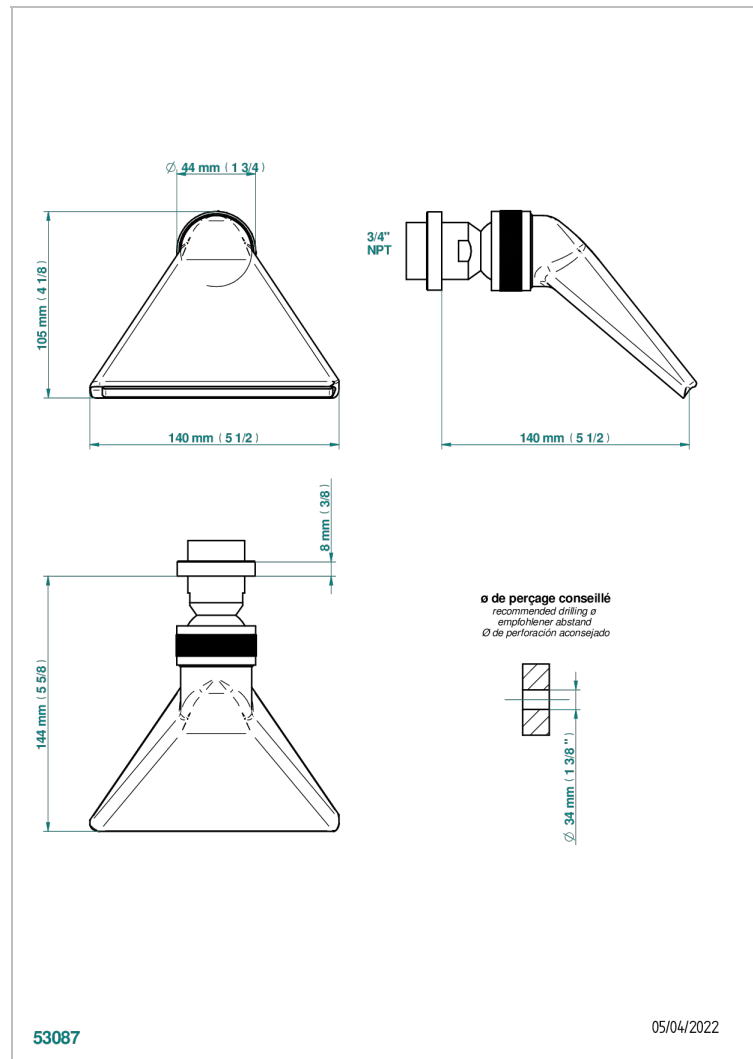

ZOOM.5

U4J-3640/US

Shower head, cast deluge with 3/4" connection

THG[®]
PARIS

CARACTERÍSTICAS

- Zoom.5
- Shower head, cast deluge with 3/4" connection

ACABADOS DISPONIBLES

Bronce claro - D01
Cerámica negra mate - D30
Cromo - A02
Dorado - F01
Dorado mate - F07
Dorado pálido - F30