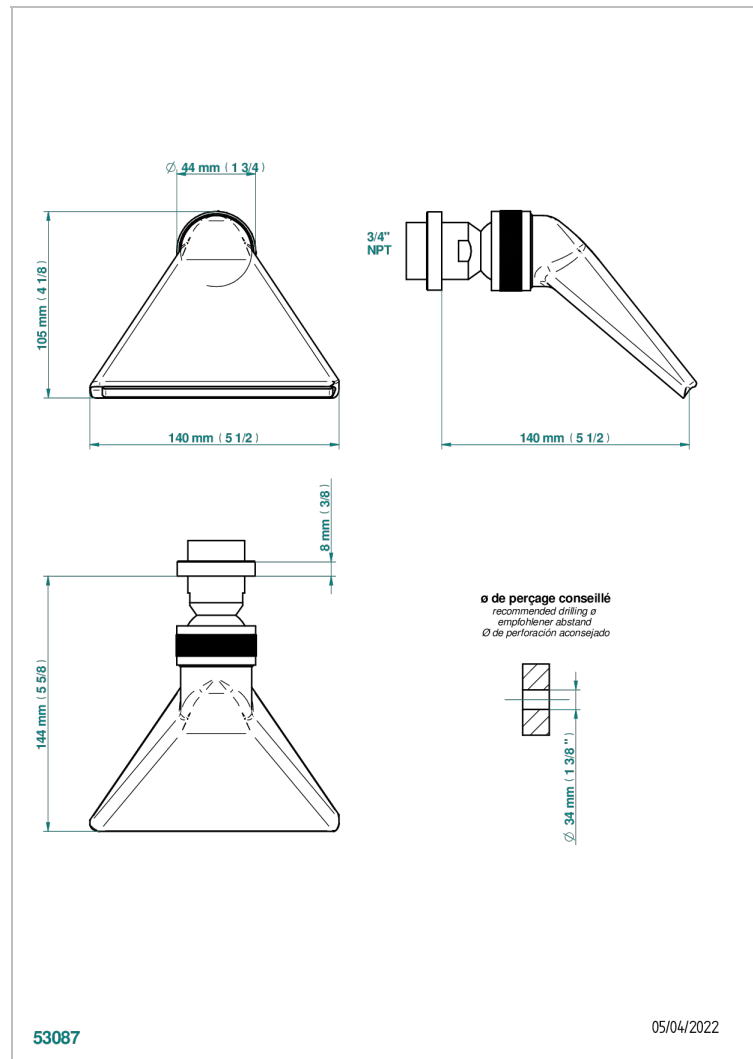

ZOOM.5

U4J-3640/US

Shower head, cast deluge with 3/4" connection

CHARACTERISTIC

- Zoom.5
- Shower head, cast deluge with 3/4" connection

AVAILABLE FINITIONS

Black ceram - D30
Blush PVD - H62
Brass color PVD - H49
Brown bronze color PVD - F33
Chrome polished - A02
Gold color PVD - H52