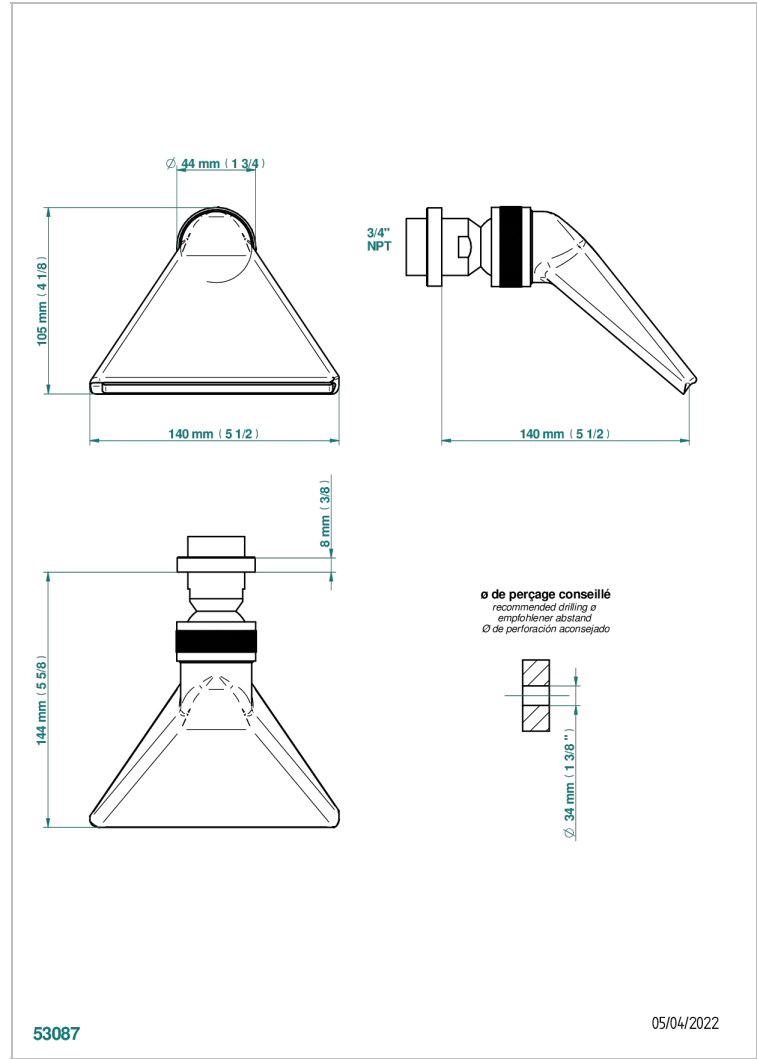

ESTRELA METAL INLAYS

U3L-3640/US

Shower head, cast deluge with 3/4" connection

THG[®]
PARIS

CHARACTERISTIC

- Estrela Metal inlays
- Shower head, cast deluge with 3/4" connection

AVAILABLE FINITIONS

Black ceram - D30
Blush PVD - H62
Brass color PVD - H49
Brown bronze color PVD - F33
Chrome polished - A02
Gold color PVD - H52