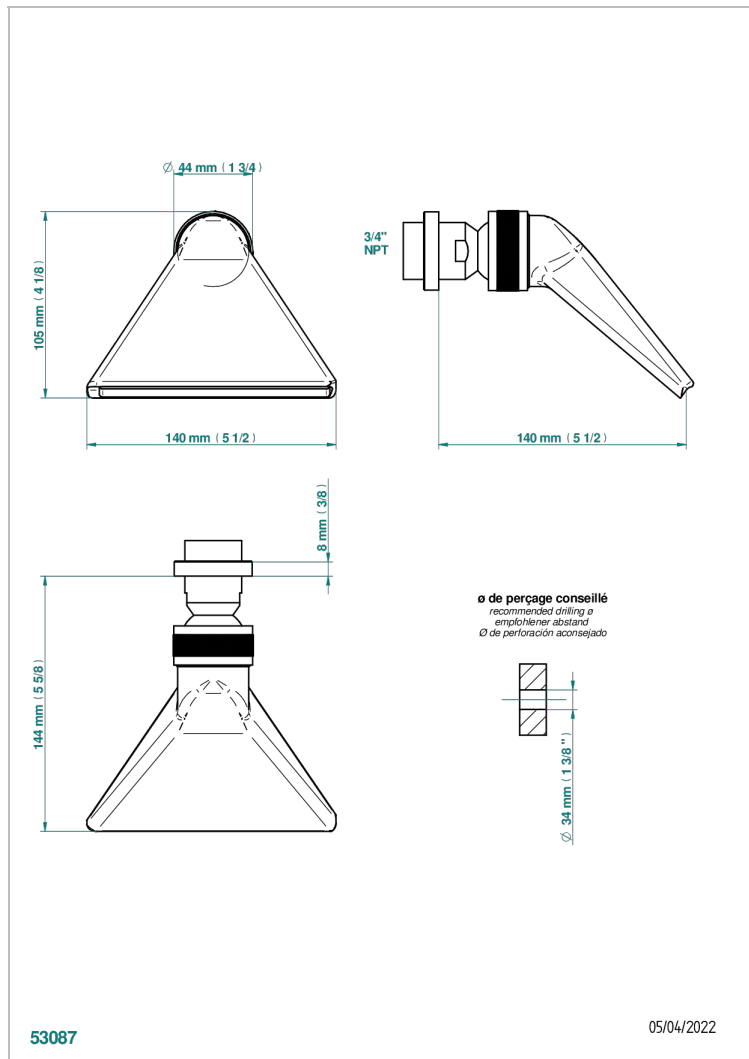

ESTRELA WITH LEVER HANDLES

U3K-3640/US

Shower head, cast deluge with 3/4" connection

THG[®]
PARIS

CHARACTERISTIC

- Estrela with lever handles
- Shower head, cast deluge with 3/4" connection

AVAILABLE FINITIONS