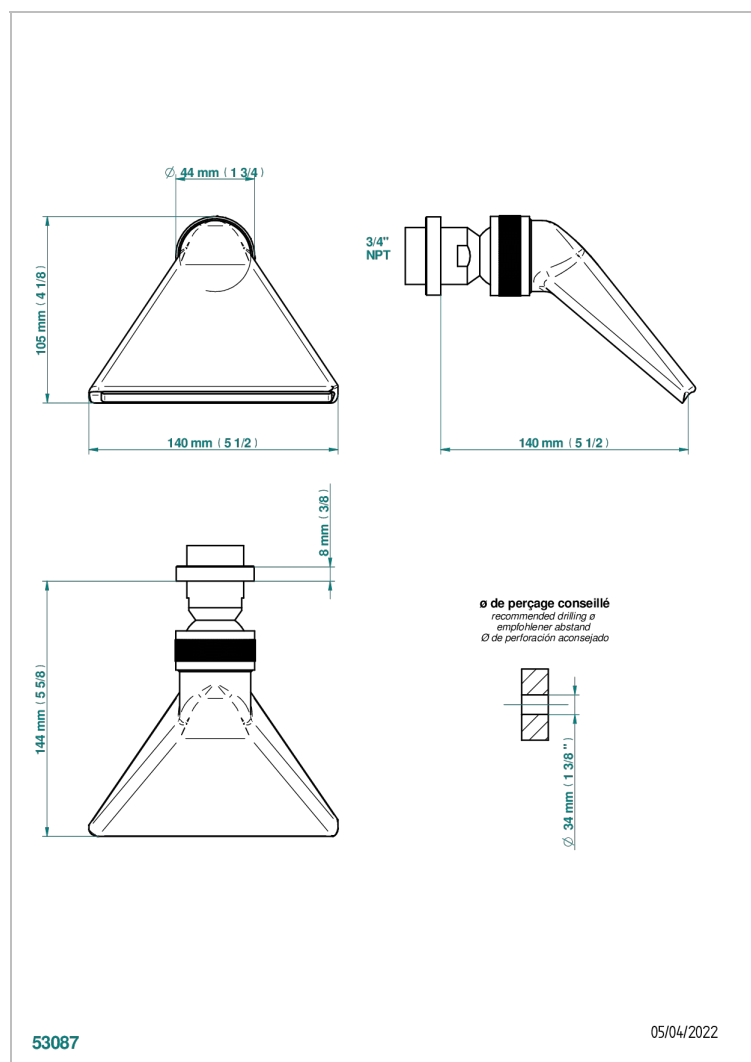

METAMORPHOSE WHITE CERAMIC

G6E-3640/US

Shower head, cast deluge with 3/4" connection

CHARACTERISTIC

- Métamorphose White Ceramic
- Shower head, cast deluge with 3/4" connection

AVAILABLE FINITIONS

Black ceram - D30
Blush PVD - H62
Brass color PVD - H49
Brown bronze color PVD - F33
Chrome polished - A02
Copper antique matt, coated - H07