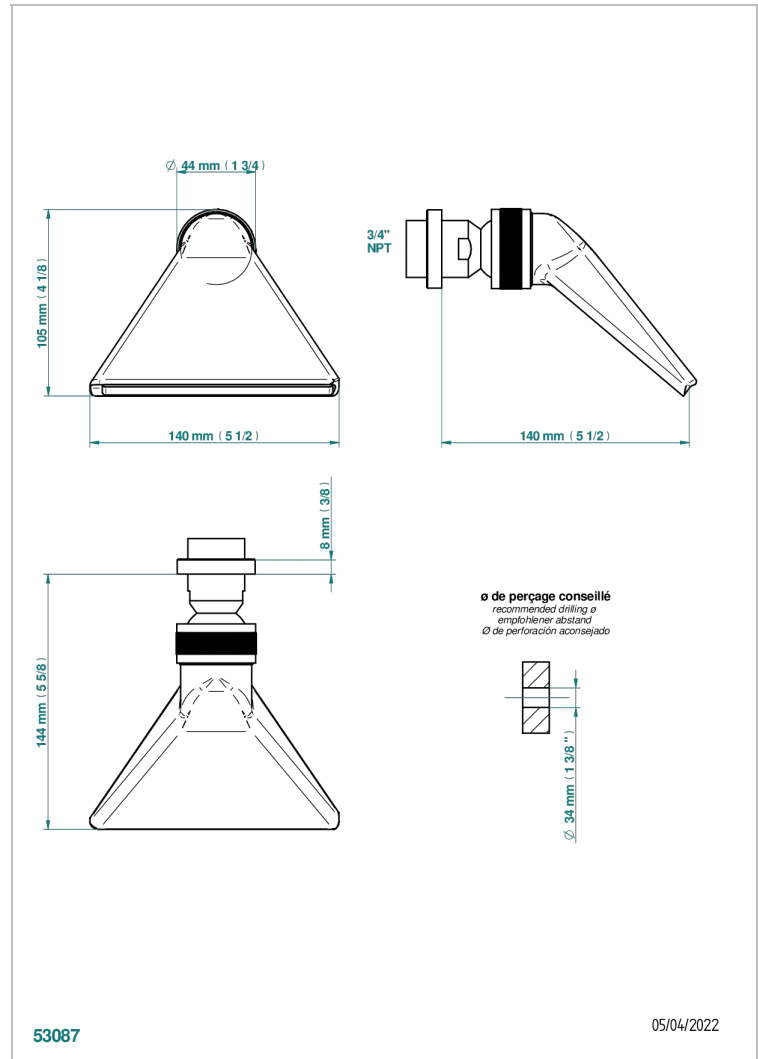

METAMORPHOSE, CERAMICA NEGRA

G6D-3640/US

Shower head, cast deluge with 3/4" connection

THG[®]
PARIS

53087

05/04/2022

CARACTERÍSTICAS

- Métamorphose, ceràmica negra
- Shower head, cast deluge with 3/4" connection