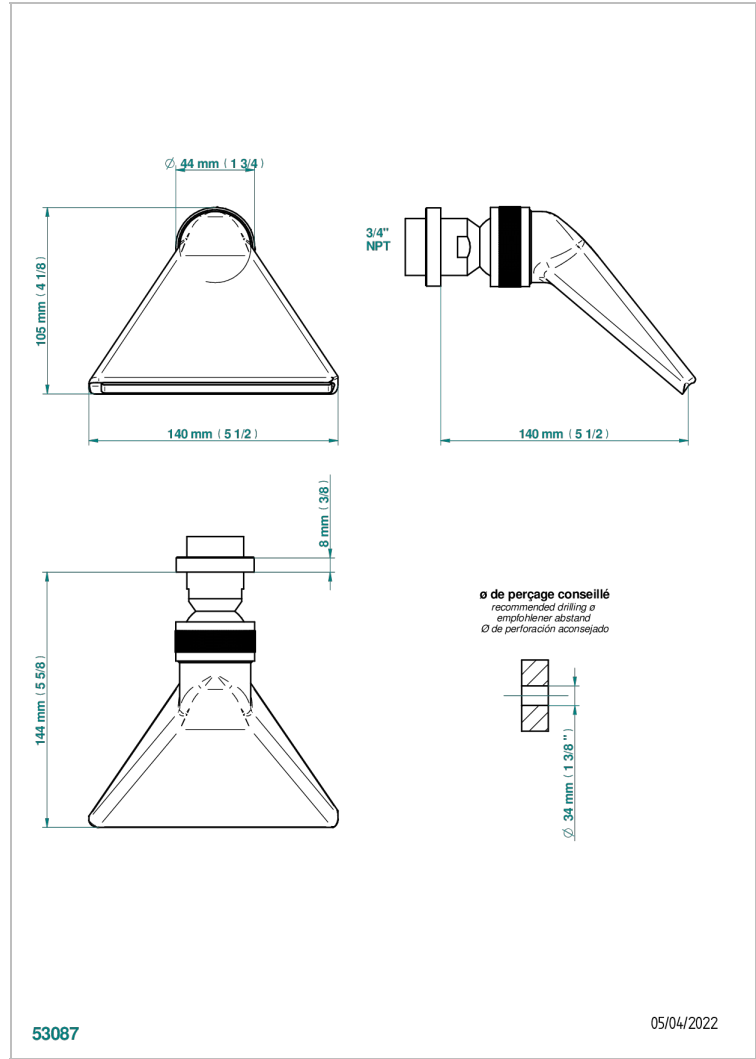

METAMORPHOSE BLACK CERAMIC

G6D-3640/US

Shower head, cast deluge with 3/4" connection

THG[®]
PARIS

CHARACTERISTIC

- Métamorphose Black Ceramic
- Shower head, cast deluge with 3/4" connection

AVAILABLE FINITIONS