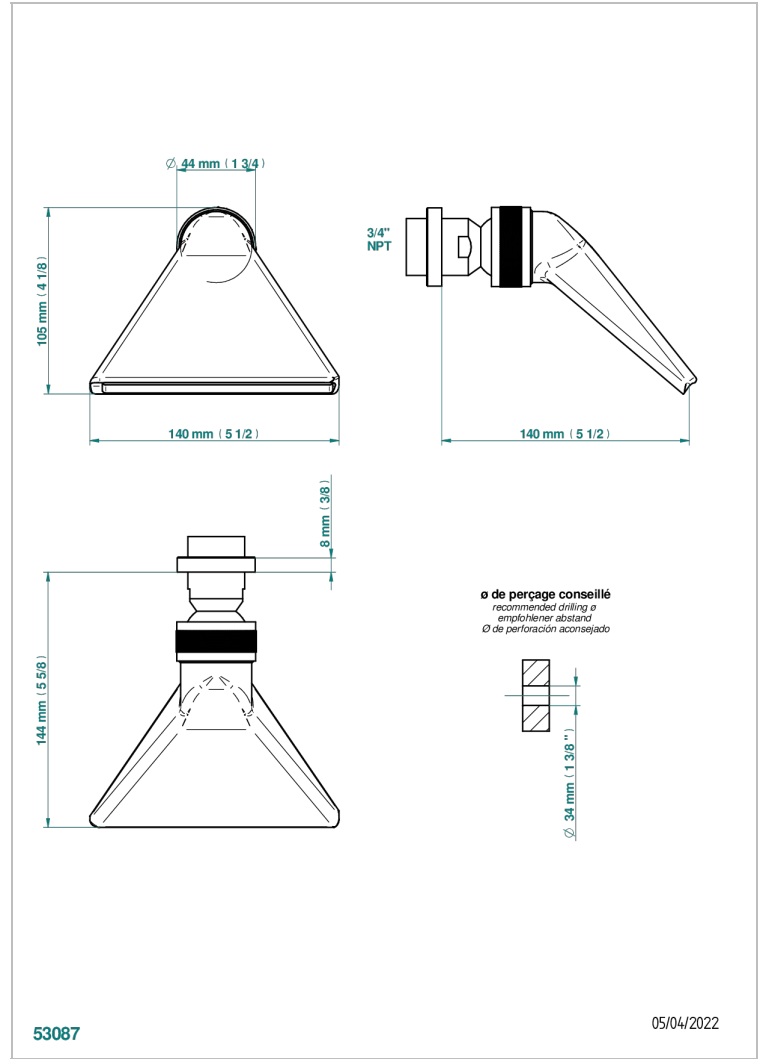

METAMORPHOSE, CARBONO

G6C-3640/US

Shower head, cast deluge with 3/4" connection

THG[®]
PARIS

CARACTERÍSTICAS

- Métamorphose, carbono
- Shower head, cast deluge with 3/4" connection

ACABADOS DISPONIBLES

Bronce claro - D01
Cerámica negra mate - D30
Cobre viejo mate - H07
Cromo - A02
Cromo mate - C02
Dorado - F01