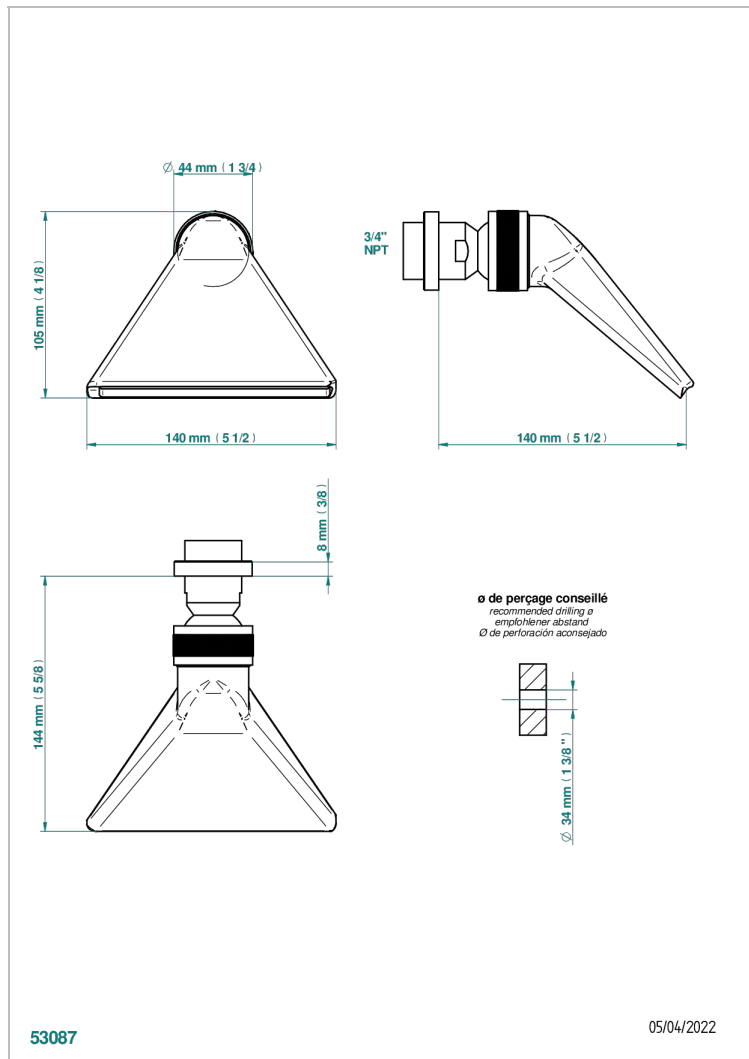

# METAMORPHOSE CARBON

G6C-3640/US

Shower head, cast deluge with 3/4" connection

## CHARACTERISTIC

- Métamorphose Carbon
- Shower head, cast deluge with 3/4" connection