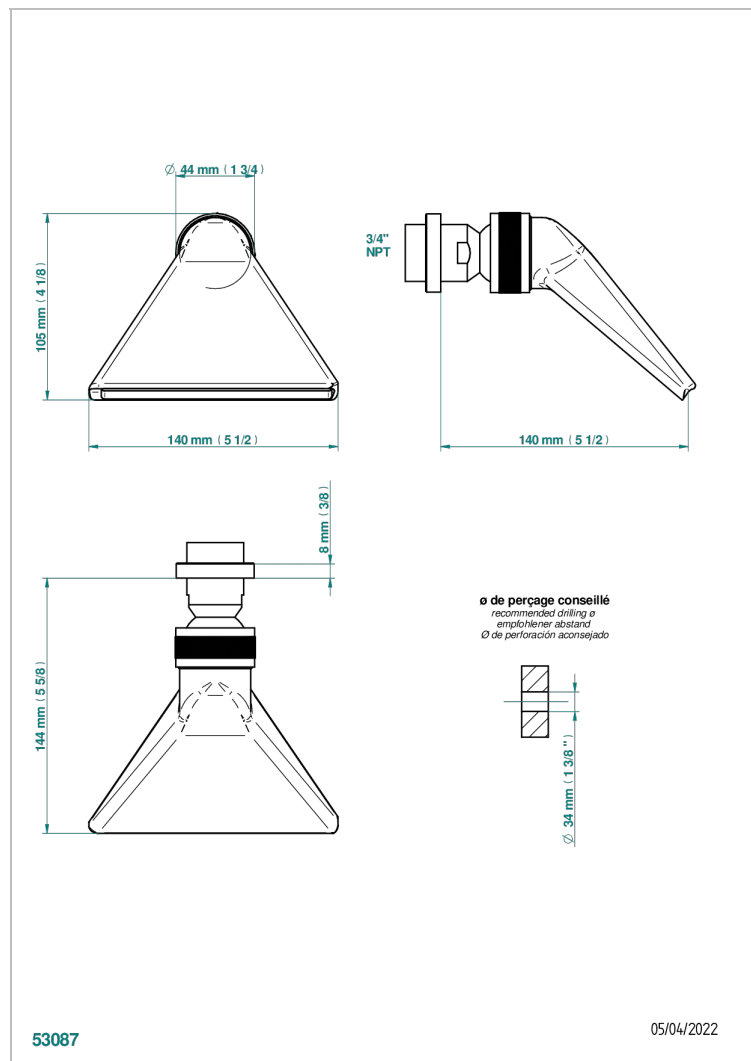

# METAMORPHOSE WITH LEVER HANDLES

G6B-3640/US

Shower head, cast deluge with 3/4" connection

## CHARACTERISTIC

- Métamorphose with lever handles
- Shower head, cast deluge with 3/4" connection