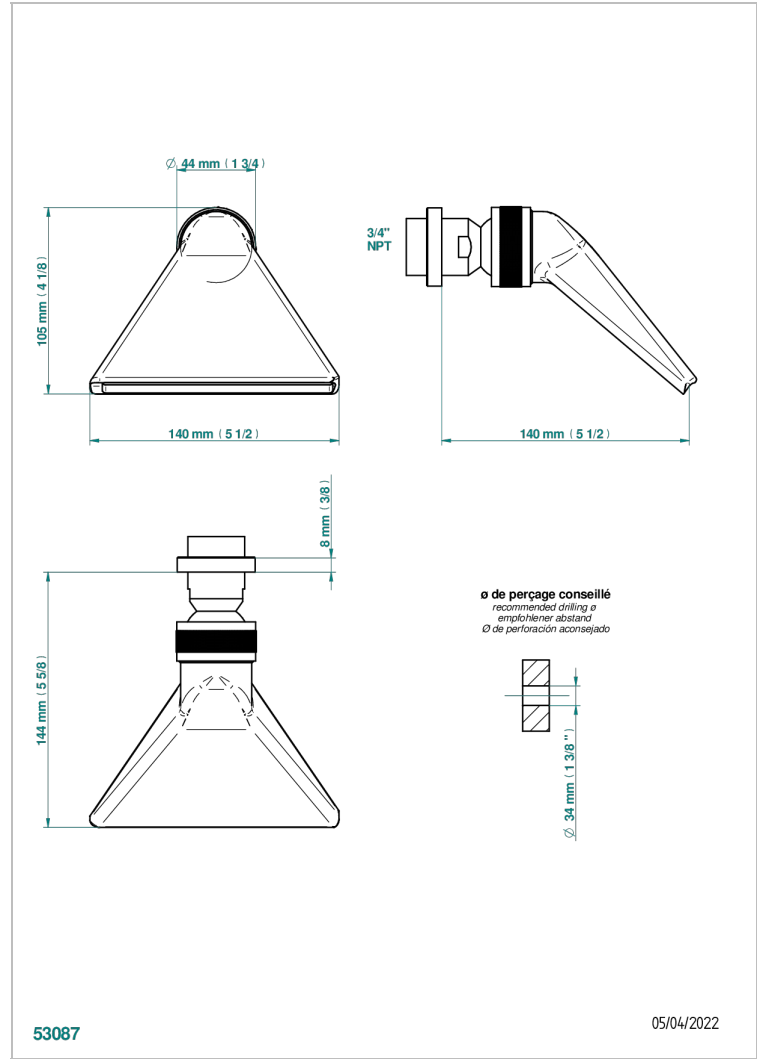

# METAMORPHOSE

G6A-3640/US

Shower head, cast deluge with 3/4" connection

THG<sup>®</sup>  
PARIS

## CHARACTERISTIC

- Métamorphose
- Shower head, cast deluge with 3/4" connection