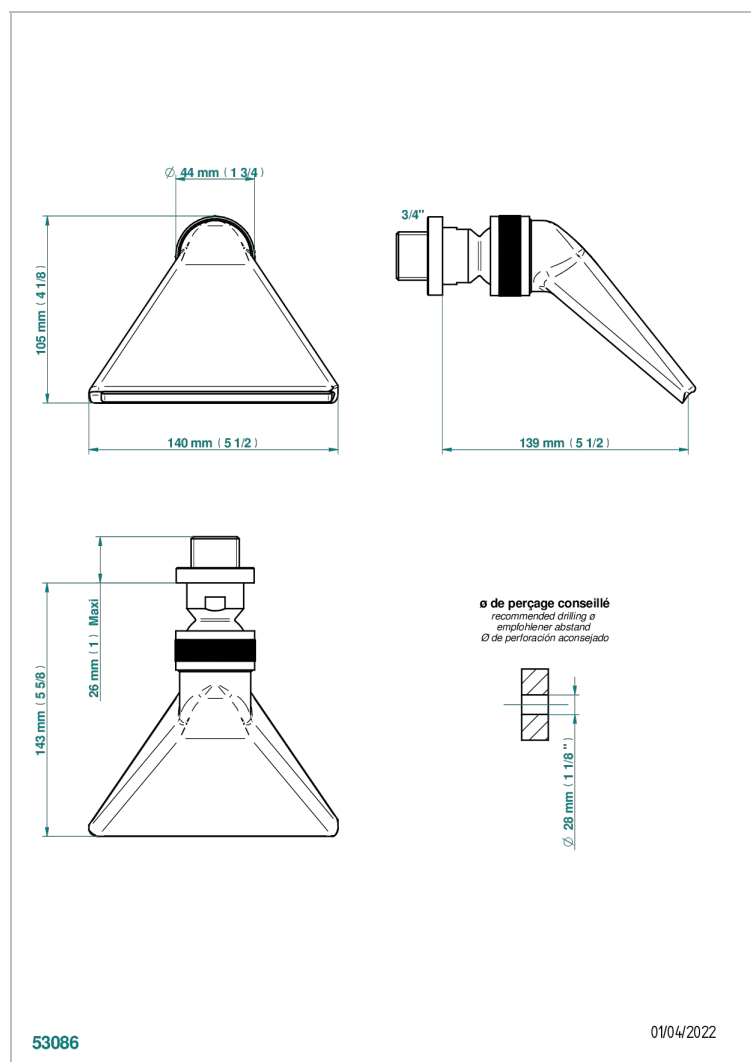

BEYOND CRYSTAL - CHAMPAGNE CRYSTAL

U6J-3640

Sports shower head 3/4"

CHARACTERISTIC

- Beyond Crystal - Champagne crystal
- Sports shower head 3/4"

TECHNICAL SPECS

- Recommandé : 3 bars (max. 5 bars) - Advised : 43,5 psi (max. 72 psi)
 - écoulement libre - débit selon l'alimentation en amont
- Free flow - flow according to the upstream supply

AVAILABLE FINITIONS

Antique nickel - H28
Black ceram - D30
Blush PVD - H62
Brass color PVD - H49
Brown bronze color PVD - F33
Gold color PVD - H52

Graphite PVD - H64
Matt Umber PVD - H67
Matt blush PVD - H60
Matt brass color PVD - H50
Matt brown bronze color PVD - F34
Matt chrome - C02