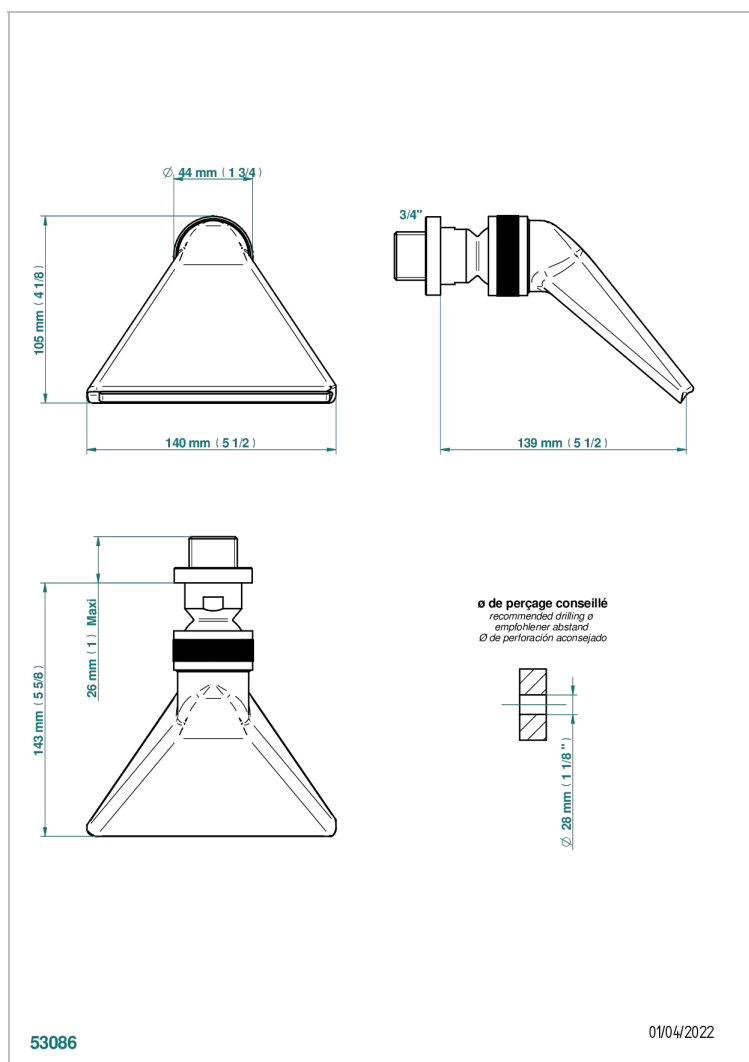

BEYOND CRYSTAL - RED CRYSTAL

U6H-3640

Sports shower head 3/4"

THG[®]
PARIS

CHARACTERISTIC

- Beyond Crystal - Red crystal
- Sports shower head 3/4"

TECHNICAL SPECS

- Recommandé : 3 bars (max. 5 bars) - Advised : 43,5 psi (max. 72 psi)
 - écoulement libre - débit selon l'alimentation en amont
- Free flow - flow according to the upstream supply