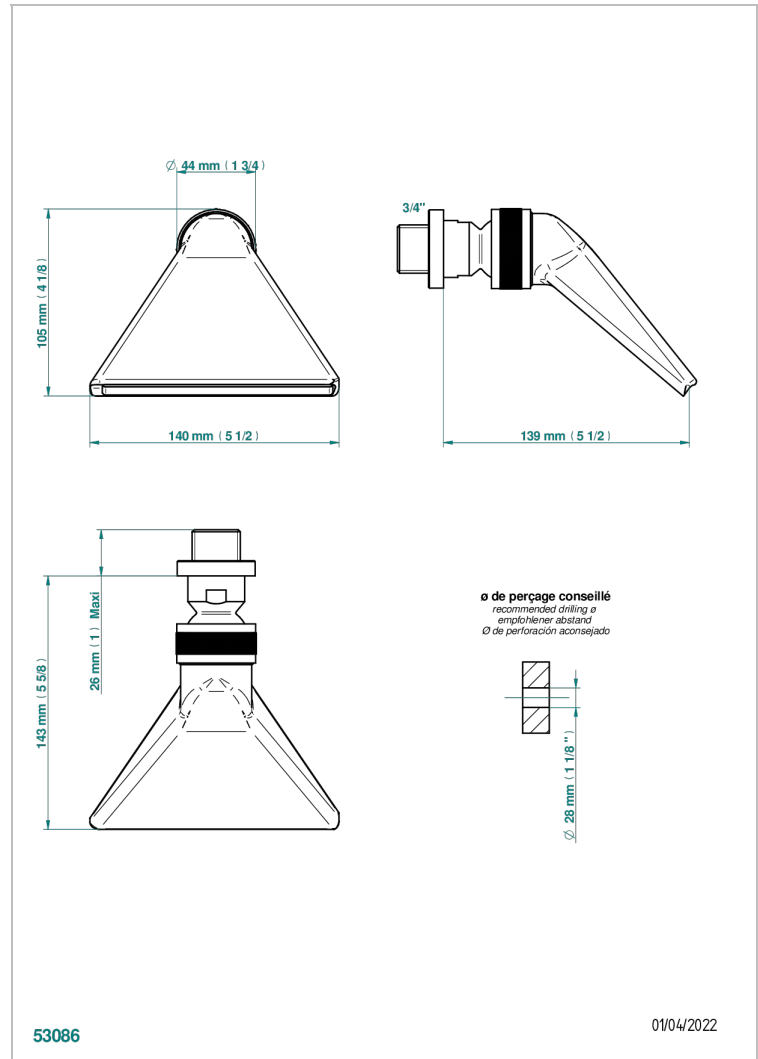

# ZOOM.12

U4L-3640

Sports shower head 3/4"

THG<sup>®</sup>  
PARIS

## CHARACTERISTIC

- Zoom.12
- Sports shower head 3/4"

## TECHNICAL SPECS

- Recommandé : 3 bars (max. 5 bars) - Advised : 43,5 psi (max. 72 psi)
  - écoulement libre - débit selon l'alimentation en amont
- Free flow - flow according to the upstream supply