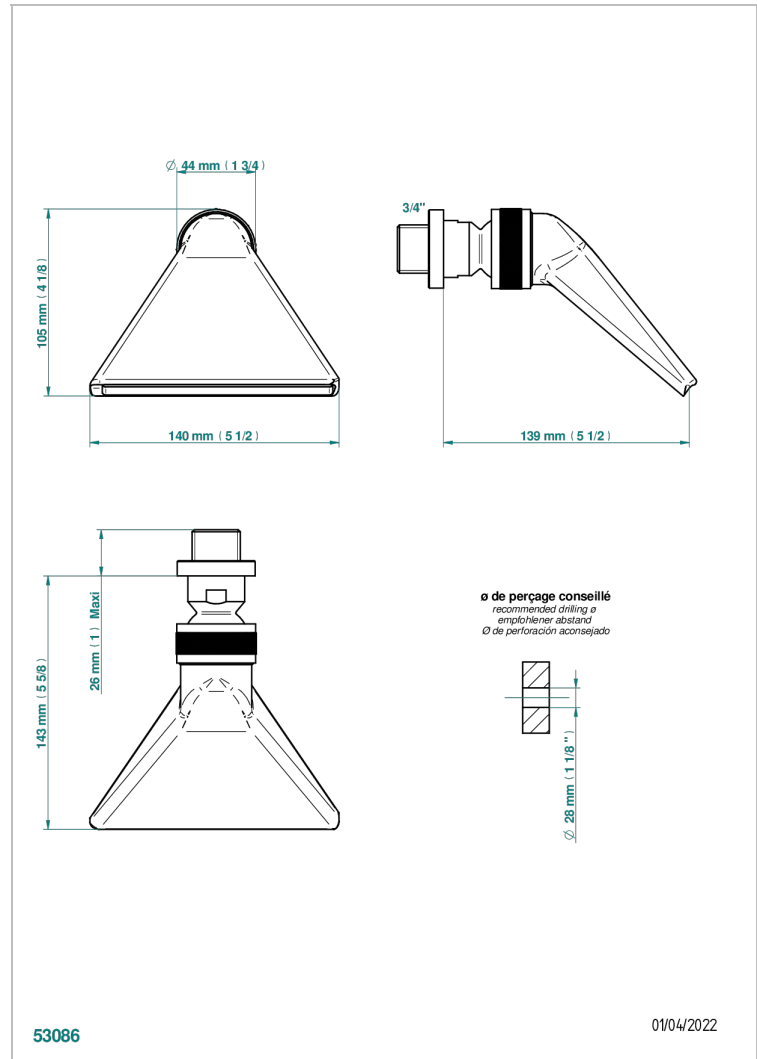

ZOOM.5

U4J-3640

Sports shower head 3/4"

THG[®]
PARIS

CHARACTERISTIC

- Zoom.5
- Sports shower head 3/4"

TECHNICAL SPECS

- Recommandé : 3 bars (max. 5 bars) - Advised : 43,5 psi (max. 72 psi)
 - écoulement libre - débit selon l'alimentation en amont
- Free flow - flow according to the upstream supply