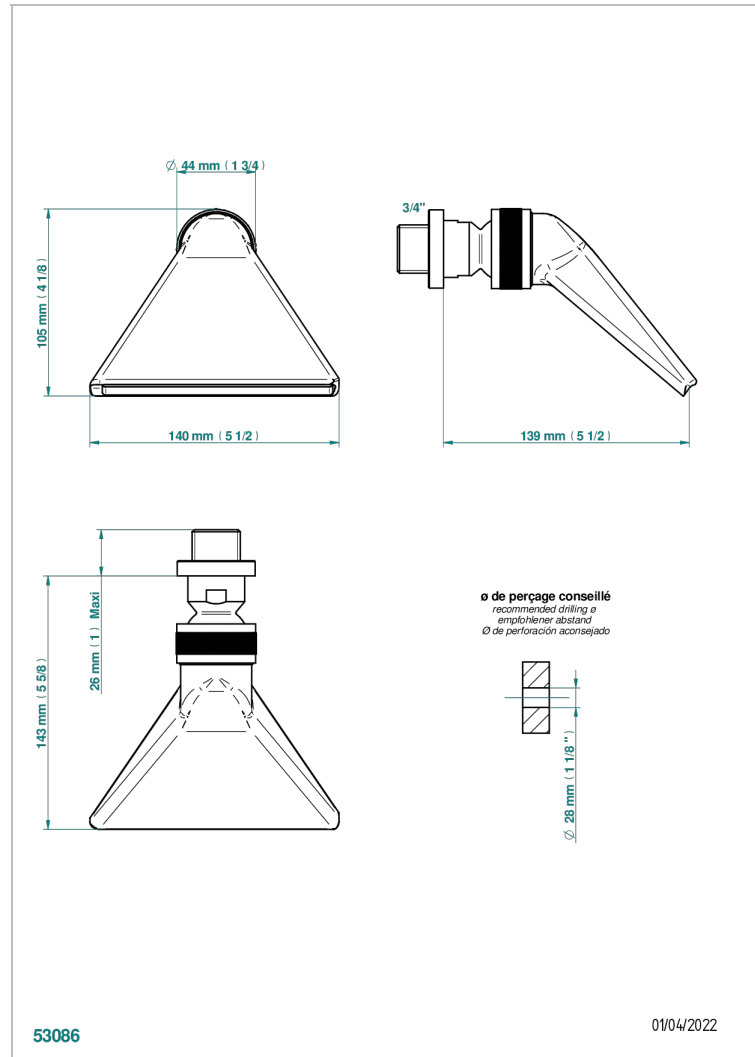

ESTRELA METAL INLAYS

U3L-3640

Sports shower head 3/4"

THG[®]
PARIS

CHARACTERISTIC

- Estrela Metal inlays
- Sports shower head 3/4"

TECHNICAL SPECS

- Recommandé : 3 bars (max. 5 bars) - Advised : 43,5 psi (max. 72 psi)
 - écoulement libre - débit selon l'alimentation en amont
- Free flow - flow according to the upstream supply