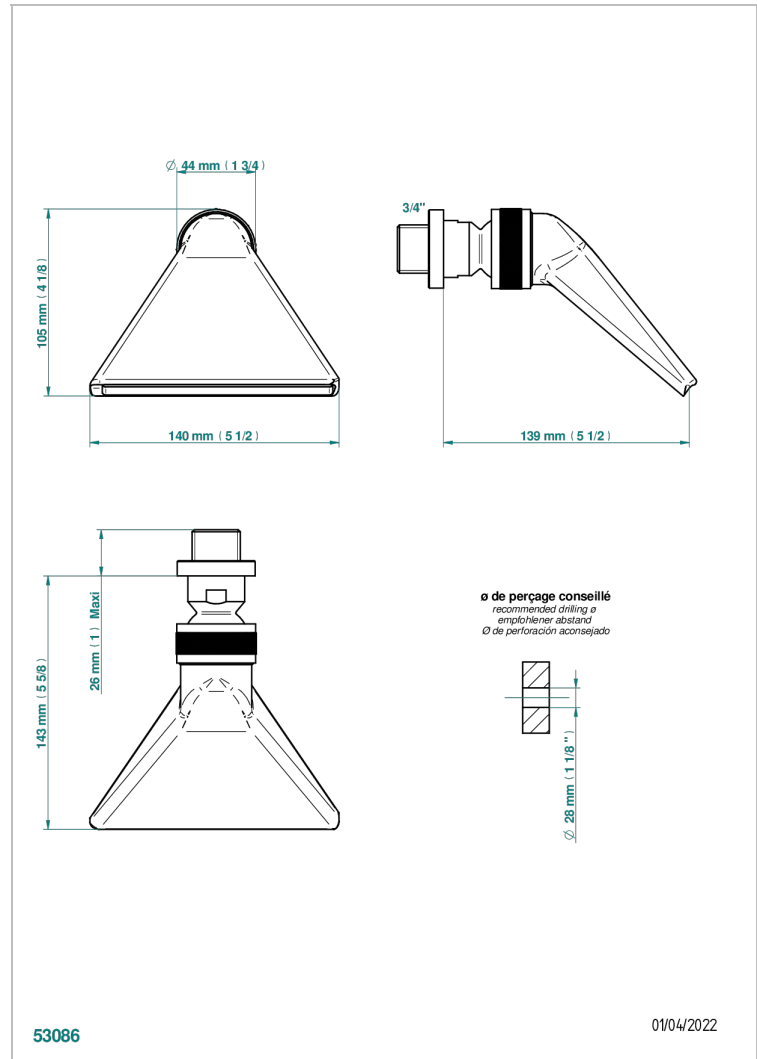

ESTRELA WITH LEVER

U3K-3640

Sports shower head 3/4"

THG[®]
PARIS

CHARACTERISTIC

- Estrela with lever
- Sports shower head 3/4"

TECHNICAL SPECS

- Recommandé : 3 bars (max. 5 bars) - Advised : 43,5 psi (max. 72 psi)
 - écoulement libre - débit selon l'alimentation en amont
- Free flow - flow according to the upstream supply