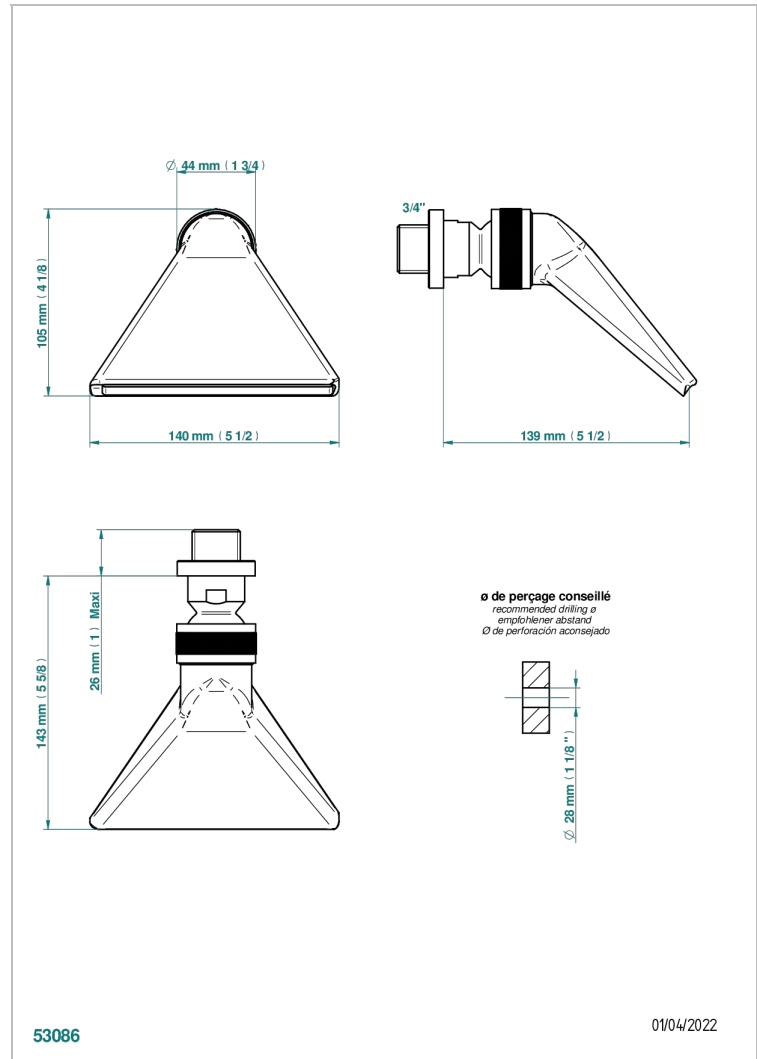

# METAMORPHOSE WHITE CERAMIC

G6E-3640

Sports shower head 3/4"

THG<sup>®</sup>  
PARIS

## CHARACTERISTIC

- Métamorphose White Ceramic
- Sports shower head 3/4"

## TECHNICAL SPECS

- Recommandé : 3 bars (max. 5 bars) - Advised : 43,5 psi (max. 72 psi)
  - écoulement libre - débit selon l'alimentation en amont
- Free flow - flow according to the upstream supply