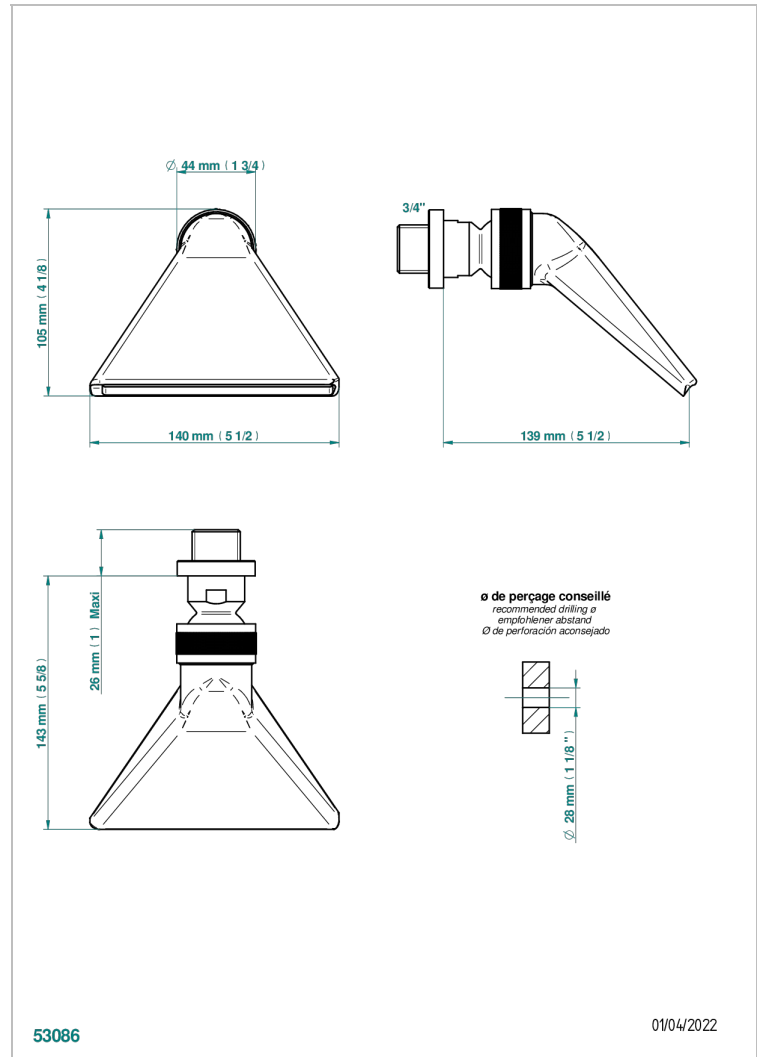

METAMORPHOSE WHITE CERAMIC

G6E-3640

Sports shower head 3/4"

THG[®]
PARIS

CHARACTERISTIC

- Métamorphose White Ceramic
- Sports shower head 3/4"

TECHNICAL SPECS

- Recommandé : 3 bars (max. 5 bars) - Advised : 43,5 psi (max. 72 psi)
 - écoulement libre - débit selon l'alimentation en amont
- Free flow - flow according to the upstream supply

Umber PVD - H66
Varnished matt antique red copper (color finish) - H07