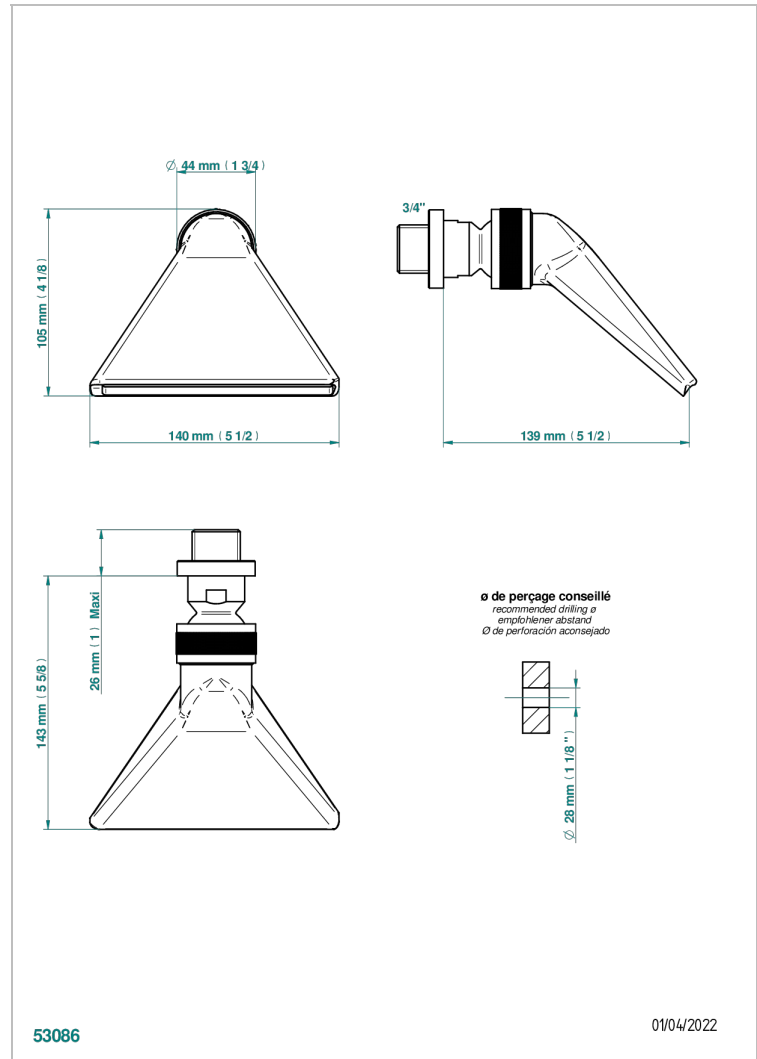

METAMORPHOSE WHITE CERAMIC

G6E-3640

Sports shower head 3/4"

THG[®]
PARIS

CHARACTERISTIC

- Métamorphose White Ceramic
- Sports shower head 3/4"

TECHNICAL SPECS

- Recommandé : 3 bars (max. 5 bars) - Advised : 43,5 psi (max. 72 psi)
 - écoulement libre - débit selon l'alimentation en amont
- Free flow - flow according to the upstream supply

Umber PVD - H66
Varnished matt antique red copper
(color finish) - H07