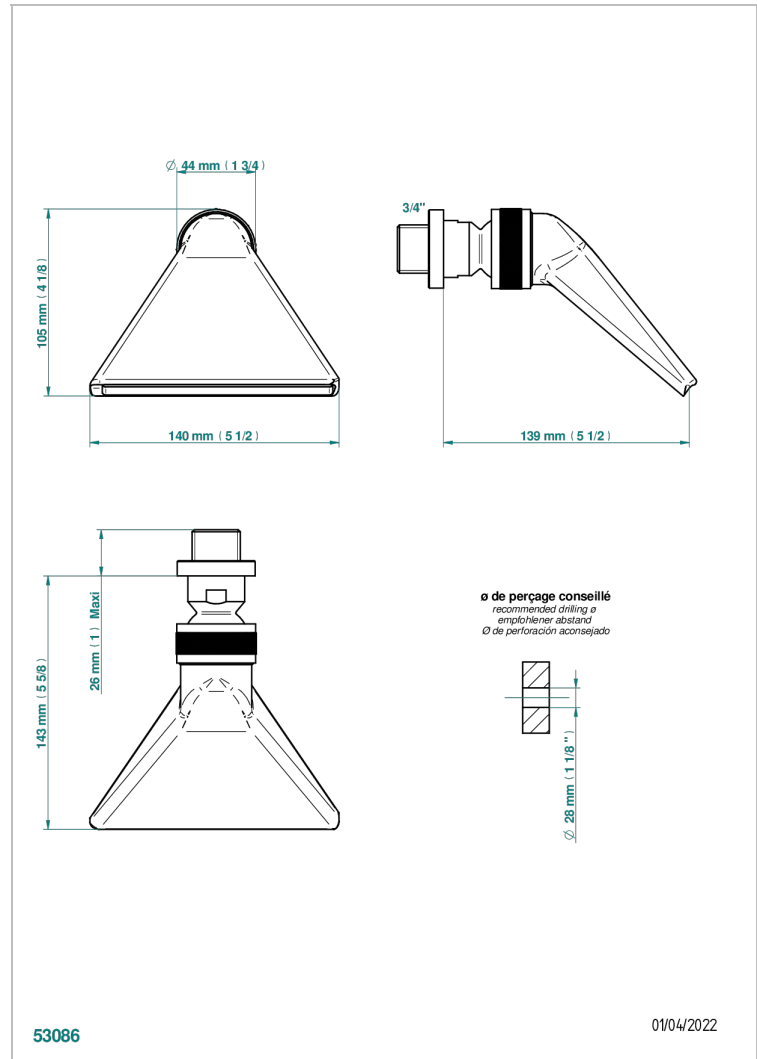

# METAMORPHOSE BLACK CERAMIC

G6D-3640

Sports shower head 3/4"

THG<sup>®</sup>  
PARIS

## CHARACTERISTIC

- Métamorphose Black Ceramic
- Sports shower head 3/4"

## TECHNICAL SPECS

- Recommandé : 3 bars (max. 5 bars) - Advised : 43,5 psi (max. 72 psi)
  - écoulement libre - débit selon l'alimentation en amont
- Free flow - flow according to the upstream supply