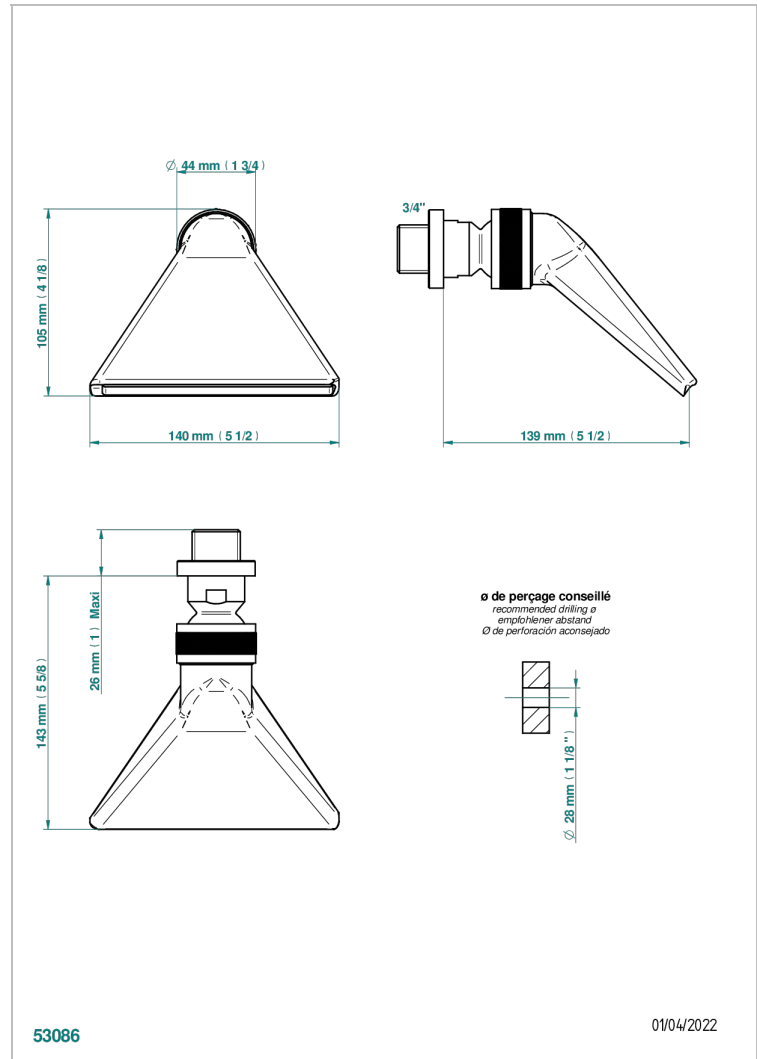

METAMORPHOSE BLACK CERAMIC

G6D-3640

Sports shower head 3/4"

THG[®]
PARIS

CHARACTERISTIC

- Métamorphose Black Ceramic
- Sports shower head 3/4"

TECHNICAL SPECS

- Recommandé : 3 bars (max. 5 bars) - Advised : 43,5 psi (max. 72 psi)
 - écoulement libre - débit selon l'alimentation en amont
- Free flow - flow according to the upstream supply

Umber PVD - H66
Varnished matt antique red copper (color finish) - H07