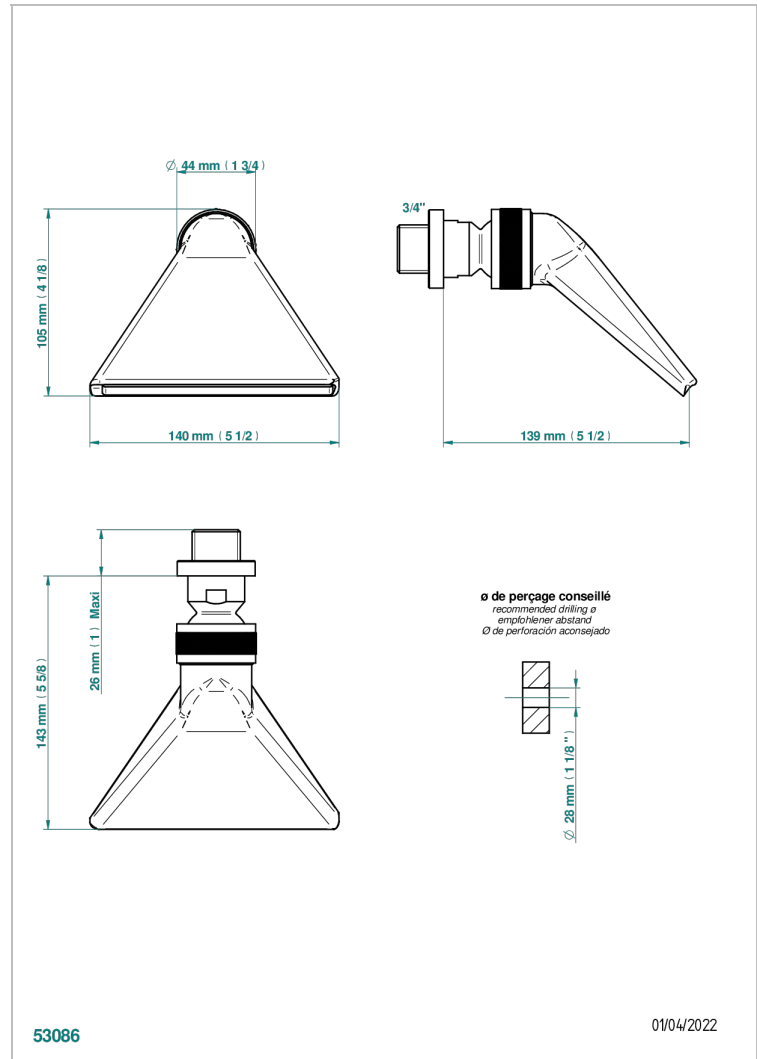

METAMORPHOSE CARBON

G6C-3640

Sports shower head 3/4"

THG[®]
PARIS

CHARACTERISTIC

- Métamorphose Carbon
- Sports shower head 3/4"

TECHNICAL SPECS

- Recommandé : 3 bars (max. 5 bars) - Advised : 43,5 psi (max. 72 psi)
 - écoulement libre - débit selon l'alimentation en amont
- Free flow - flow according to the upstream supply

Umber PVD - H66
Varnished matt antique red copper
(color finish) - H07