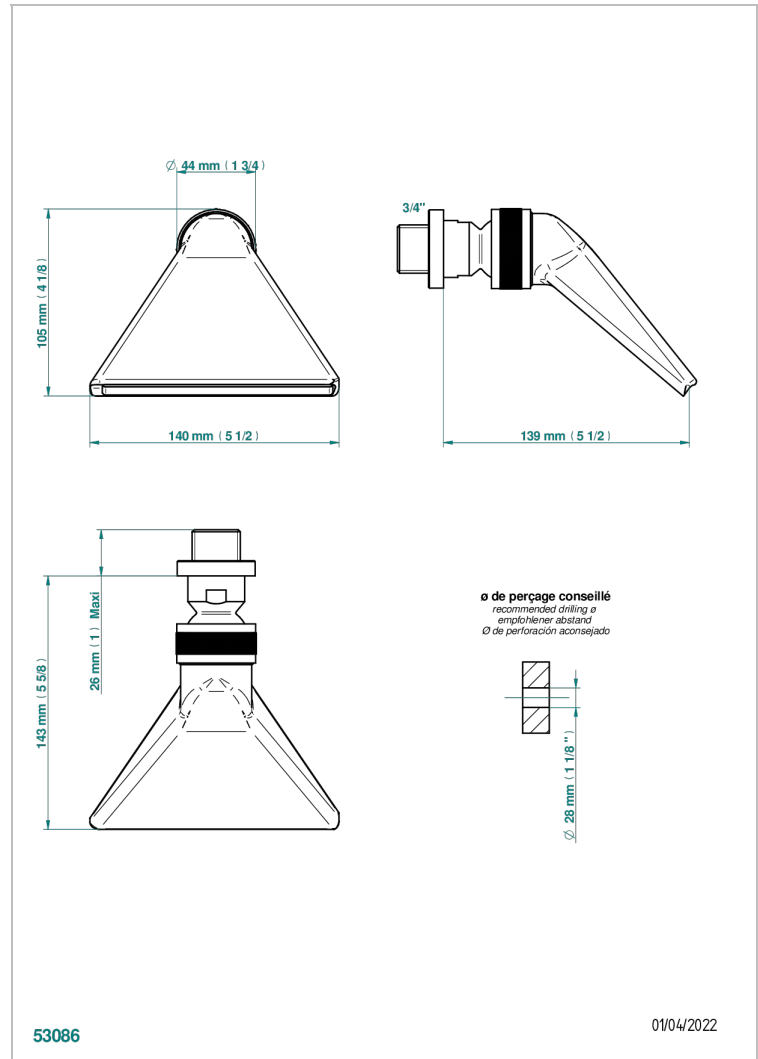

METAMORPHOSE CARBON

G6C-3640

Sports shower head 3/4"

THG[®]
PARIS

CHARACTERISTIC

- Métamorphose Carbon
- Sports shower head 3/4"

TECHNICAL SPECS

- Recommandé : 3 bars (max. 5 bars) - Advised : 43,5 psi (max. 72 psi)
 - écoulement libre - débit selon l'alimentation en amont
- Free flow - flow according to the upstream supply

Umber PVD - H66
Varnished matt antique red copper
(color finish) - H07